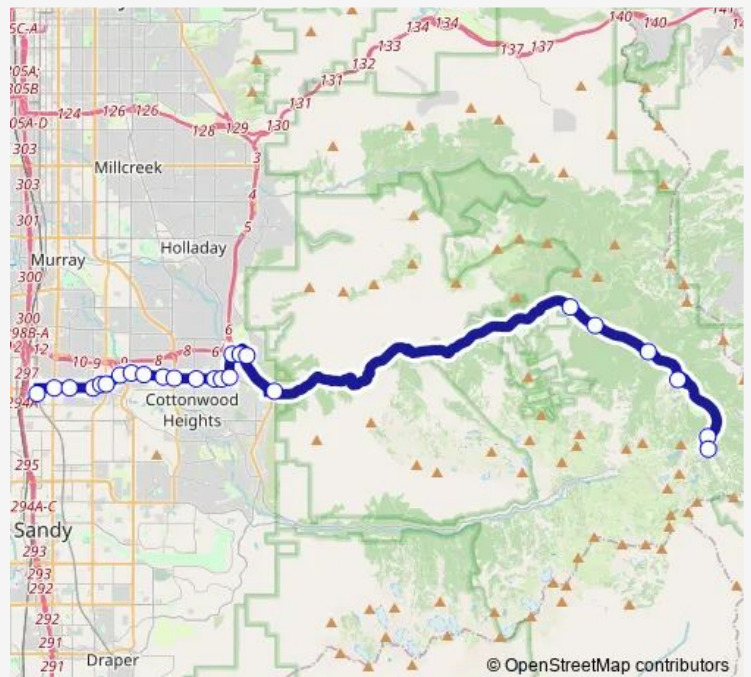

Big Cottonwood Canyon P+R (Up)

Reynolds Flat / North Fork (Up)

Spruces (Up)

Route schedule

Midvale Fort Union Station — Brighton Resort

Monday 06:15-19:15

Tuesday 06:15-19:15

Wednesday 06:15-19:15

Thursday 06:15-19:15

Friday 06:15-19:15

Saturday 06:15-19:15

Sunday 06:15-16:45

Route info

Direction: Midvale Fort Union Station

Stops: 25

Trip Duration: 0 hour 57 min

972 — Bingham Jnct/SOL Brightn

Silver Fork Lodge (Up)

Solitude Moonbeam Lodge

Silver Lake / Brighton Store (Up)

Brighton Resort

Direction

Brighton Resort — Midvale Fort Union Station

24 stops

[Open route schedule](#)

Brighton Resort

Brighton Store (Down)

Solitude Moonbeam Lodge

Silver Fork Lodge (Down)

Spruces (Down)

Reynolds Flat / North Fork (Down)

Big Cottonwood Canyon P+R (Down)