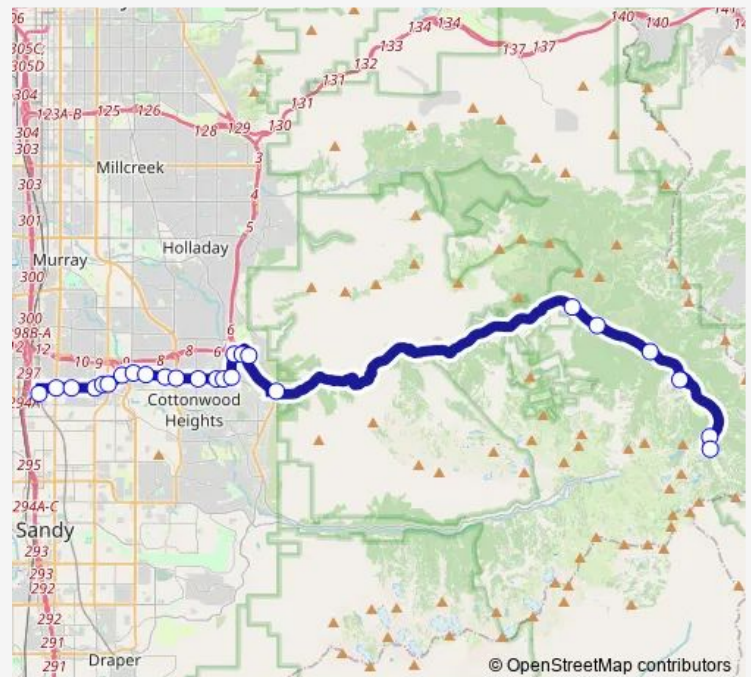

Big Cottonwood Canyon P+R (Up)

Reynolds Flat / North Fork (Up)

Spruces (Up)

Route schedule

Midvale Fort Union Station — Brighton Resort

Monday 06:15-19:15

Tuesday 06:15-19:15

Wednesday 06:15-19:15

Thursday 06:15-19:15

Friday 06:15-19:15

Saturday 06:15-19:15

Sunday 06:15-16:45

Route info

Direction: Midvale Fort Union Station

Stops: 25

Trip Duration: 0 hour 57 min

972 — Bingham Jnct/SOL Brightn

Silver Fork Lodge (Up)

Solitude Moonbeam Lodge

Silver Lake / Brighton Store (Up)

Brighton Resort

Direction

Brighton Resort — Midvale Fort Union Station

24 stops

[Open route schedule](#)

Brighton Resort

Brighton Store (Down)

Solitude Moonbeam Lodge

Silver Fork Lodge (Down)

Spruces (Down)

Reynolds Flat / North Fork (Down)

Big Cottonwood Canyon P+R (Down)