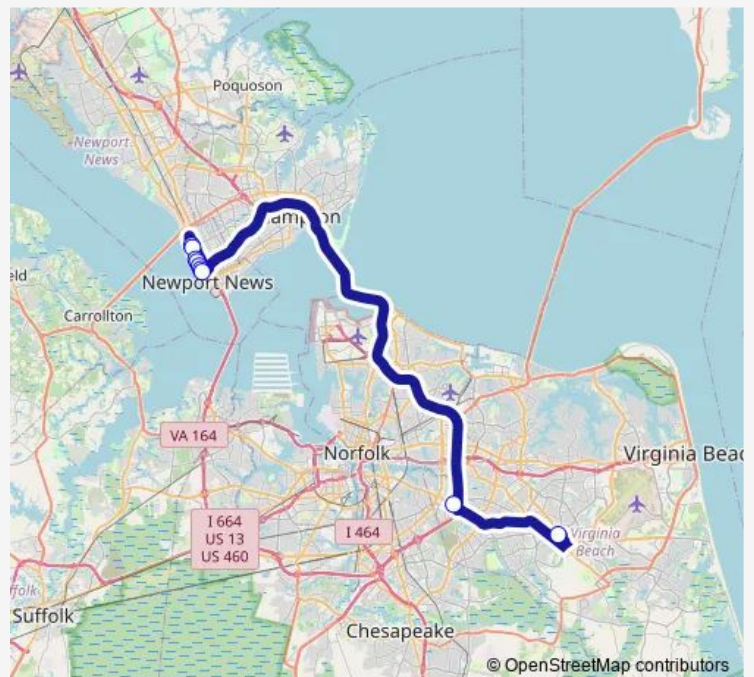

Bus 972 757x - TCC to NN Shipyard

[Go to website](#)

Direction

TCC Virginia Beach — Washington & 34th

9 stops

[Open route schedule](#)

TCC Virginia Beach

Indian River P&R Lot

River Road

North Gate Grumman Shelter

Washington & 49th

Washington & 46th

Washington & 41st

Washington & 37th

Washington & 34th

Route schedule

Route info

Direction: TCC Virginia Beach

Stops: 9

Trip Duration: 1 hour 2 min

972 — 757x - TCC to NN Shipyard

Direction

North Gate Grumman Shelter — TCC Virginia Beach

8 stops

TCC Virginia Beach

Route schedule

North Gate Grumman Shelter — TCC Virginia Beach

Monday	14:40-15:40
--------	-------------

Tuesday	14:40-15:40
---------	-------------

Wednesday	14:40-15:40
-----------	-------------