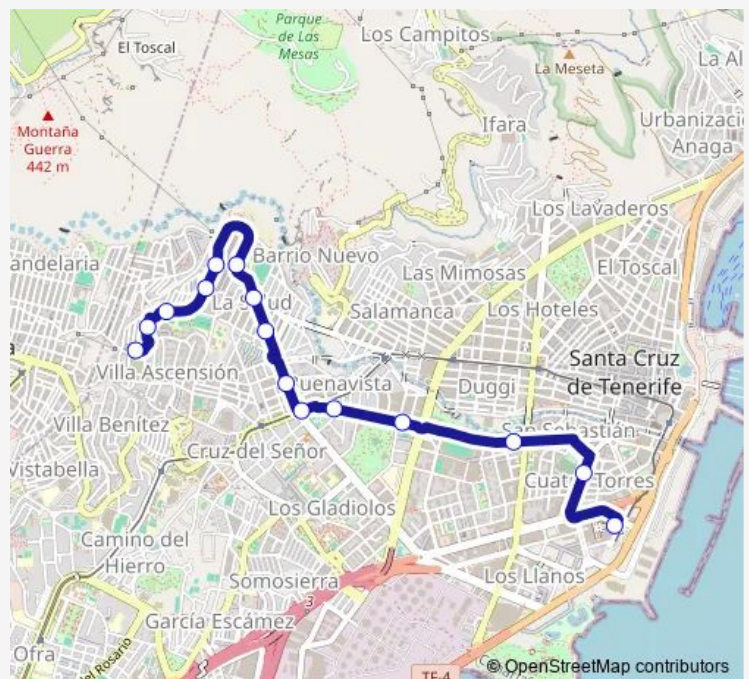

Bus 972 Intercambiador - B. Salud (Cuesta Piedra) (Nocturno)

[Go to website](#)

Direction

Cuesta Piedra — Intercambiador Sta.Cruz

15 stops

[Open route schedule](#)

- Cuesta Piedra
- Lorenzo DE Tolosa
- SAN Juan DE LA Rambla
- LA Orotava
- EL Tanque
- Guía DE Isora
- Mencey Bencomo
- Venezuela
- Centro Salud Venezuela
- Islas Canarias
- Doctor Jiménez Díaz
- Bélgica
- SAN Sebastián
- José Hernández Alfonso
- Intercambiador Sta.Cruz

Route schedule

Cuesta Piedra — Intercambiador Sta.Cruz

Monday	23:30
Tuesday	23:30
Wednesday	23:30
Thursday	23:30
Friday	23:30
Saturday	23:30
Sunday	23:30

Route info

Direction: Cuesta Piedra

Stops: 15

Trip Duration: 0 hour 10 min

972 — Intercambiador - B. Salud (Cuesta Piedra) (Nocturno)

Direction

Intercambiador Sta.Cruz — Cuesta Piedra

19 stops

[Open route schedule](#)

Intercambiador Sta.Cruz

Casetas Azules

Miraflores

Sunday 23:05

Route info

Direction: Intercambiador Sta.Cruz

Stops: 19

Trip Duration: 0 hour 16 min

972 Bus time schedules and route maps are available in an offline PDF at busmaps.com. Use the busmaps.com website to see live bus times, train schedule or subway schedule, and step-by-step directions for all public transit in Santa Cruz de Tenerife