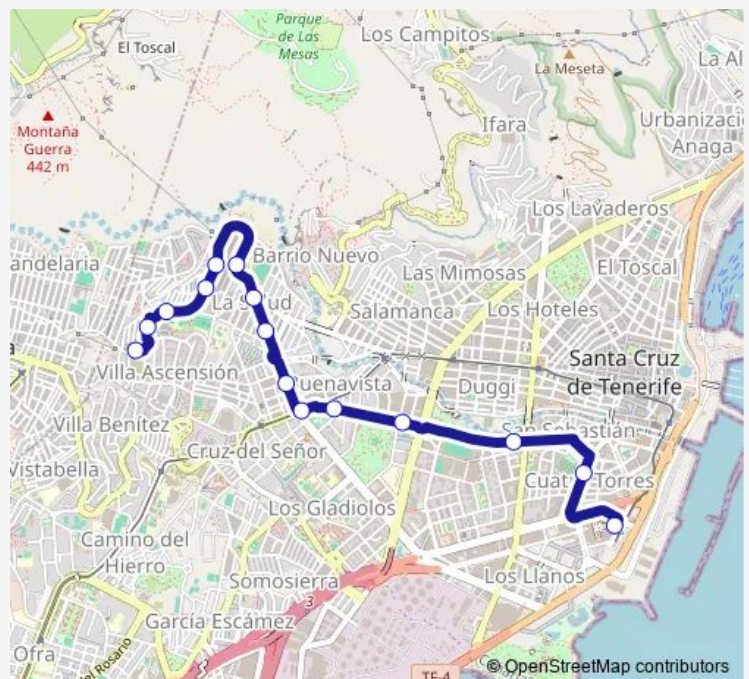

Bus 972 Intercambiador - B. Salud (Cuesta Piedra) (Nocturno)

[Go to website](#)

Direction

Cuesta Piedra — Intercambiador Sta.Cruz

15 stops

[Open route schedule](#)

- Cuesta Piedra
- Lorenzo DE Tolosa
- SAN Juan DE LA Rambla
- LA Orotava
- EL Tanque
- Guía DE Isora
- Mencey Bencomo
- Venezuela
- Centro Salud Venezuela
- Islas Canarias
- Doctor Jiménez Díaz
- Bélgica
- SAN Sebastián
- José Hernández Alfonso
- Intercambiador Sta.Cruz

Route schedule

Cuesta Piedra — Intercambiador Sta.Cruz

Monday	23:30
Tuesday	23:30
Wednesday	23:30
Thursday	23:30
Friday	23:30
Saturday	23:30
Sunday	23:30

Route info

Direction: Cuesta Piedra

Stops: 15

Trip Duration: 0 hour 10 min

972 — Intercambiador - B. Salud (Cuesta Piedra) (Nocturno)

Direction

Intercambiador Sta.Cruz — Cuesta Piedra

19 stops

[Open route schedule](#)

Intercambiador Sta.Cruz

Casetas Azules

Miraflores

Sunday 23:05

Route info

Direction: Intercambiador Sta.Cruz

Stops: 19

Trip Duration: 0 hour 16 min

972 Bus time schedules and route maps are available in an offline PDF at busmaps.com. Use the busmaps.com website to see live bus times, train schedule or subway schedule, and step-by-step directions for all public transit in Santa Cruz de Tenerife