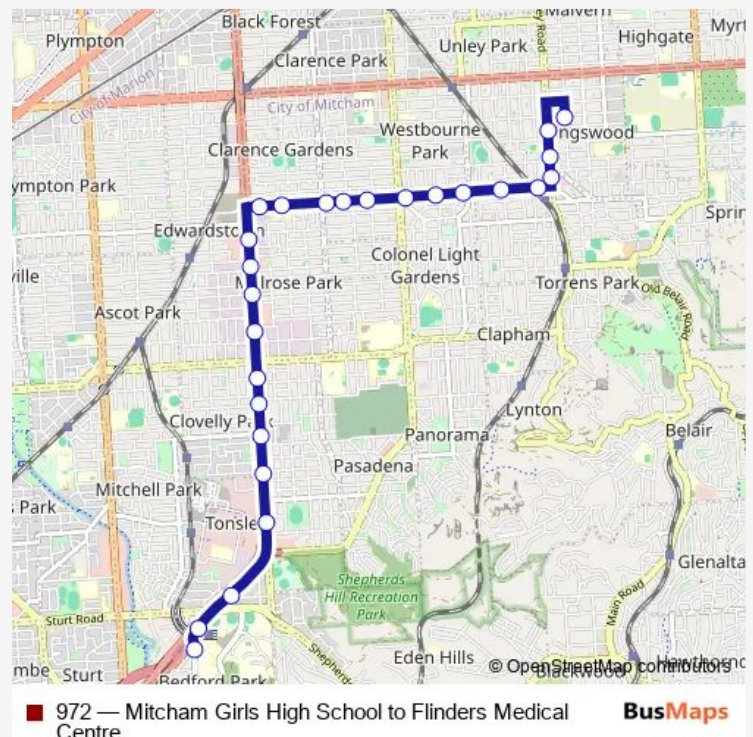

Stop 14 Grange Rd - South side

Stop 14A Edward St - South side

Stop 14B Edward St - South side

Stop 14C Edward St - South side

Stop 14D Edward St - South side

Stop 14E Edward St - South side

Stop 13 South Rd - East side

Stop 14 South Rd - East side

Stop 15 South Rd - East side

Stop 16 South Rd - East side

Stop 18 South Rd - East side

Stop 19 South Rd - East side

Route schedule

Stop School Mitcham Girls High Rugby St — Zone B
Flinders Medical Centre

Monday	15:25
Tuesday	15:25
Wednesday	14:25
Thursday	15:25
Friday	15:25
Saturday	—
Sunday	—

Route info

Direction: Stop School Mitcham Girls High Rugby St

Stops: 26

Trip Duration: 0 hour 34 min

Stop 20 South Rd - East side

Stop 21 South Rd - East side

Stop 23 South Rd - East side

Stop 26 Main South Rd - South East side

Stop 27 Main South Rd - South East side

Zone B Flinders Medical Centre

972 Bus time schedules and route maps are available in an offline PDF at busmaps.com. Use the busmaps.com website to see live bus times, train schedule or subway schedule, and step-by-step directions for all public transit in Mitcham