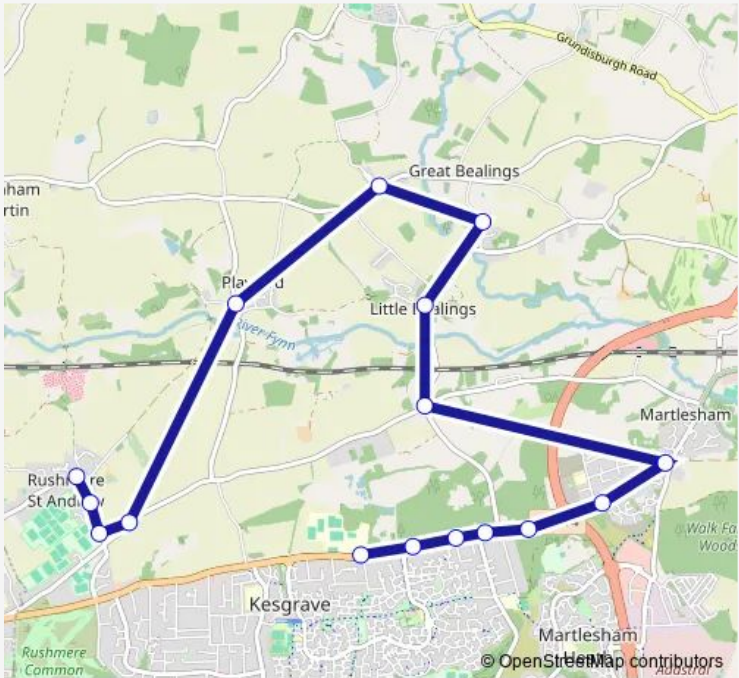

Bus 972 Woodbridge - Farlingaye High School

[Go to website](#)

**Direction**  
 High School — The Willows  
 16 stops  
[Open route schedule](#)

- High School
- St Michaels Church
- Bracken Avenue
- Dobbs Lane
- Police Headquarters
- Black Tiles
- Crown Point
- Beacon Hill Crossroads
- Sandy Lane
- Post Office
- Grundisburgh Road
- Brook Lane
- The Falcon
- Sports Club
- The Chestnuts
- The Willows

Route schedule  
 High School — The Willows

Monday	15:29
Tuesday	15:29
Wednesday	15:29
Thursday	15:29
Friday	15:29
Saturday	—
Sunday	—

Route info  
 Direction: High School  
 Stops: 16  
 Trip Duration: 0 hour 27 min

972 — Woodbridge - Farlingaye High School **BusMaps**

**Direction**

Crown Point — Farlingaye School

18 stops

[Open route schedule](#)

Crown Point

Beacon Hill Crossroads

Sandy Lane

Post Office

Grundisburgh Road

Brook Lane

The Falcon

Elm Road

Fisheries

Edmonton Road

Bell Lane