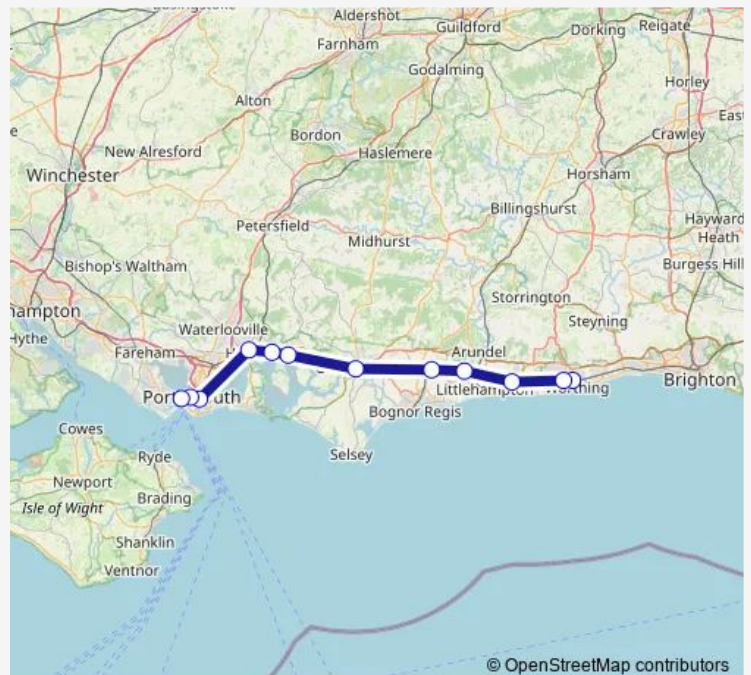

Rail Sn:Wrh->Pmh SN train service from WRH to Pmh

[Go to website](#)

Direction

Worthing — Portsmouth Harbour

12 stops

[Open route schedule](#)

Worthing

West Worthing

Friday —

Saturday —

Sunday 09:53-23:47

Route info

Direction: Worthing

Stops: 12

Trip Duration: 1 hour 7 min

■ Sn:Wrh->Pmh — SN train service from WRH to Pmh