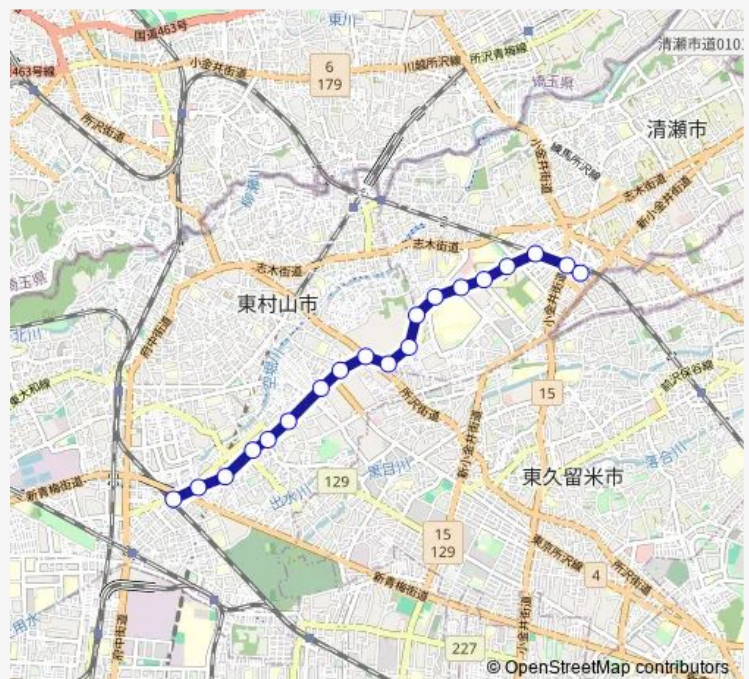

### Route schedule

久米川駅北口 — 清瀬駅南口

Monday 06:15-22:25

Tuesday 06:15-22:25

Wednesday 06:15-22:25

Thursday 06:15-22:25

Friday 06:15-22:25

Saturday 06:40-22:00

### Route info

Direction: 久米川駅北口

Stops: 19

Trip Duration: 0 hour 22 min