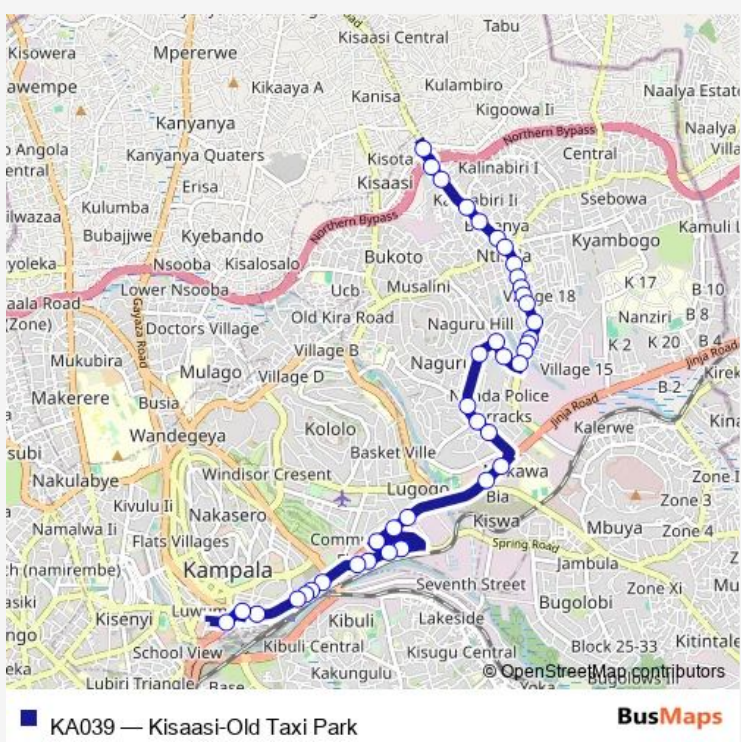

Bus KA039 Kisaasi-Old Taxi Park

[Go to website](#)

Direction
 Genesis Pharmacy - Katamba — Centenary Bank (Entebbe Rd)
 39 stops
[Open route schedule](#)

- Genesis Pharmacy - Katamba
- Ndere Cultural Centre
- Uganda Clay
- Kigoowa
- Sayuuni Complex (Ntinda)
- Musana Plaza
- Ntinda Stage
- St. Luke Church of Uganda
- Bank of Africa (Ntinda)
- Ntinda Uneb
- Capital Shoppers Mall
- Ntinda Post Office
- Casa Miltu (Ntinda Rd)
- Market View Shoppers - Uganda Aids Commission Secretariate
- Ntinda New Market
- Kimera Rd - Ntinda Rd Junction (Nakawa)
- Shell Ntinda
- Hotel Villanova
- Katalima Loop - Ntinda li Rd Junction
- Aird Head Office

Route schedule
 Genesis Pharmacy - Katamba — Centenary Bank (Entebbe Rd)

| | |
|-----------|-------------|
| Monday | 06:30-19:00 |
| Tuesday | 06:30-19:00 |
| Wednesday | 06:30-19:00 |
| Thursday | 06:30-19:00 |
| Friday | 06:30-19:00 |
| Saturday | 06:30-19:00 |
| Sunday | 06:30-19:00 |

Route info
 Direction: Genesis Pharmacy - Katamba
 Stops: 39
 Trip Duration: 1 hour 5 min

Quick Pick Supermarket

Unafri Village

Naguru Police Post

Utoda Nakawa

Nakawa Taxi

Archer Rd - New Vision

Police Station Jinja Rd