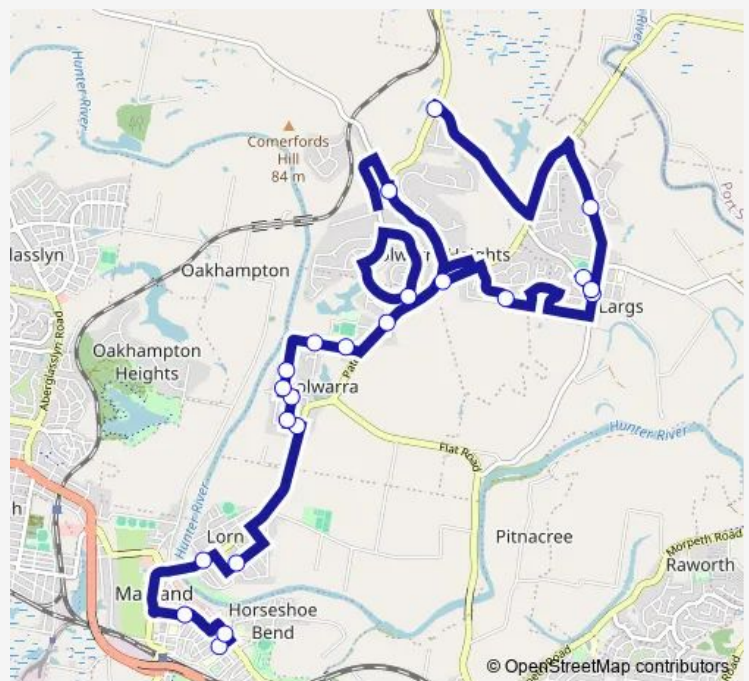

Corina Av At Dalveen Rd

High St At Largs Av

Kindy Patch Early Education Centre, Church St

Largs Av At High St

Maitland Retirement Village, Dunmore Rd

Route schedule

St John The Baptist Primary School, Victoria St — Tocal Rd At Lang Dr

Monday 15:05

Tuesday 15:05

Wednesday 15:05

Thursday 15:05

Friday 15:05

Saturday —

Sunday —

Route info

Direction: St John The Baptist Primary School, Victoria St

Stops: 22

Trip Duration: 0 hour 43 min

2593 — St Johns PS to Largs

Total Rd At Lang Dr

2593 School Bus time schedules and route maps are available in an offline PDF at busmaps.com. Use the busmaps.com website to see live bus times, train schedule or subway schedule, and step-by-step directions for all public transit in Maitland