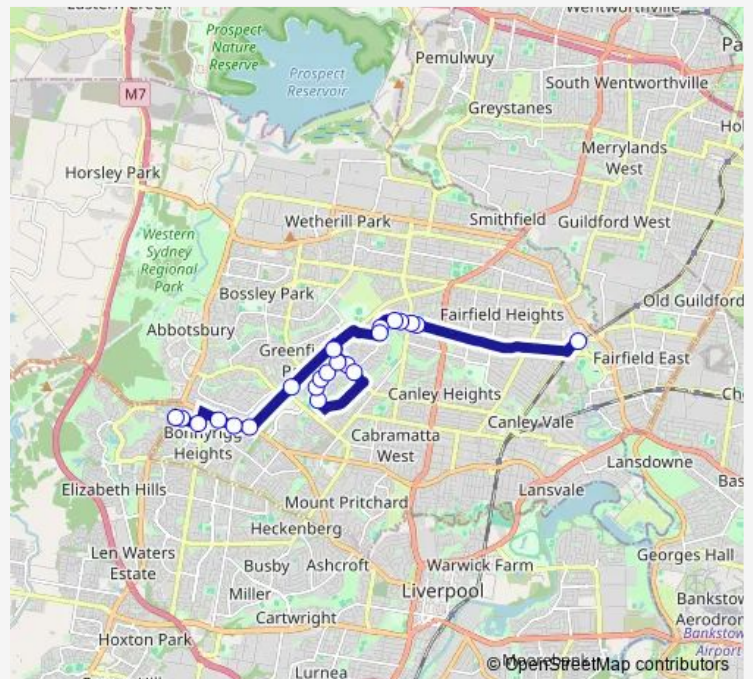

- Fairfield Station, The Crescent, Stand G
- Hamilton Rd Opp Westfields Sports High School
- Hamilton Rd Opp Grenada St
- Hamilton Rd At Currey Pl
- Salvation Army Fairfield, Hamilton Rd
- Bulls Rd Before Lomond St
- Wakeley Centre, Bulls Rd
- Canley Vale Rd After Smithfield Rd
- Canley Vale Rd Opp Cardinal Stepinac Nursing Home
- Canley Vale Rd After Bulls Rd
- St Johns Park, Brisbane Rd
- Brisbane Rd Opp Ironside Park
- Brisbane Rd At Brunswick Cres
- Brisbane Rd At Kedron Pl
- Brisbane Rd Opp Cardinal Stepinac Village
- Canley Vale Rd Before Smithfield Rd
- Smithfield Rd At Raphael St
- Elizabeth Dr Opp Smithfield Rd
- Elizabeth Dr After Aplin Rd
- Bonnyrigg Sports Club, Elizabeth Dr

**Route schedule**

Fairfield Station, The Crescent, Stand G — Mount St Before Cowpasture Rd

Monday	07:38
Tuesday	07:38
Wednesday	07:38
Thursday	07:38
Friday	07:38
Saturday	—
Sunday	—

**Route info**

Direction: Fairfield Station, The Crescent, Stand G

Stops: 23

Trip Duration: 0 hour 32 min

Mount St Opp Garland Cres

Freeman Catholic College Mount St

Mount St Before Cowpasture Rd

9064 School Bus time schedules and route maps are available in an offline PDF at [busmaps.com](https://busmaps.com). Use the [busmaps.com](https://busmaps.com) website to see live bus times, train schedule or subway schedule, and step-by-step directions for all public transit in Liverpool

The schedule is provided in the local timezone. Times with "(+1)" indicate departures on the next day.

PDF file created on 2025-02-26

2024 BusMaps.com - All Rights Reserved