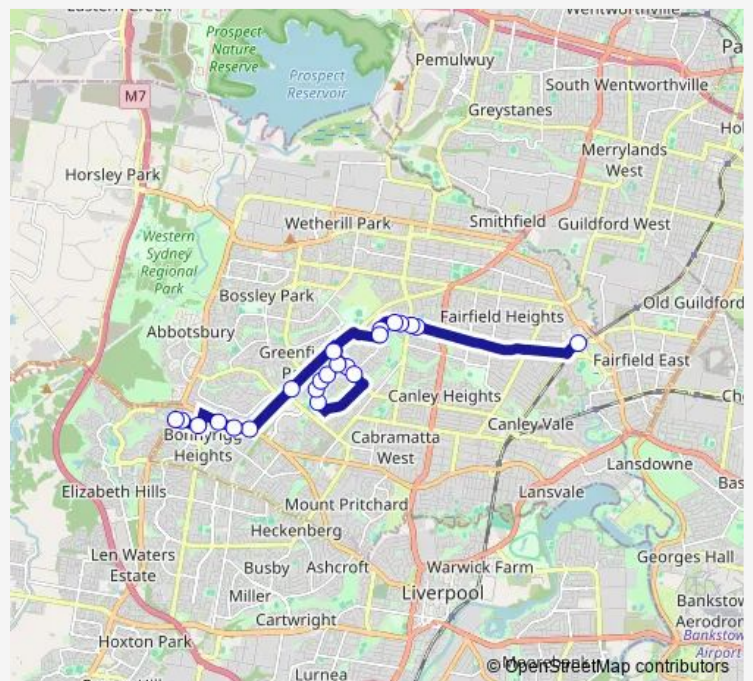

## Direction

Fairfield Station, The Crescent, Stand G — Mount St Before Cowpasture Rd

23 stops

[Open route schedule](#)

- Fairfield Station, The Crescent, Stand G
- Hamilton Rd Opp Westfields Sports High School
- Hamilton Rd Opp Grenada St
- Hamilton Rd At Currey Pl
- Salvation Army Fairfield, Hamilton Rd
- Bulls Rd Before Lomond St
- Wakeley Centre, Bulls Rd
- Canley Vale Rd After Smithfield Rd
- Canley Vale Rd Opp Cardinal Stepinac Nursing Home
- Canley Vale Rd After Bulls Rd
- St Johns Park, Brisbane Rd
- Brisbane Rd Opp Ironside Park
- Brisbane Rd At Brunswick Cres
- Brisbane Rd At Kedron Pl
- Brisbane Rd Opp Cardinal Stepinac Village
- Canley Vale Rd Before Smithfield Rd
- Smithfield Rd At Raphael St
- Elizabeth Dr Opp Smithfield Rd
- Elizabeth Dr After Aplin Rd
- Bonnyrigg Sports Club, Elizabeth Dr

## Route schedule

Fairfield Station, The Crescent, Stand G — Mount St Before Cowpasture Rd

Monday	07:38
Tuesday	07:38
Wednesday	07:38
Thursday	07:38
Friday	07:38
Saturday	—
Sunday	—

## Route info

Direction: Fairfield Station, The Crescent, Stand G

Stops: 23

Trip Duration: 0 hour 32 min

9064 — Fairfield to Freeman Catholic College via St Johns Park

Mount St Opp Garland Cres

Freeman Catholic College Mount St

Mount St Before Cowpasture Rd

9064 School Bus time schedules and route maps are available in an offline PDF at [busmaps.com](https://busmaps.com). Use the [busmaps.com](https://busmaps.com) website to see live bus times, train schedule or subway schedule, and step-by-step directions for all public transit in Liverpool