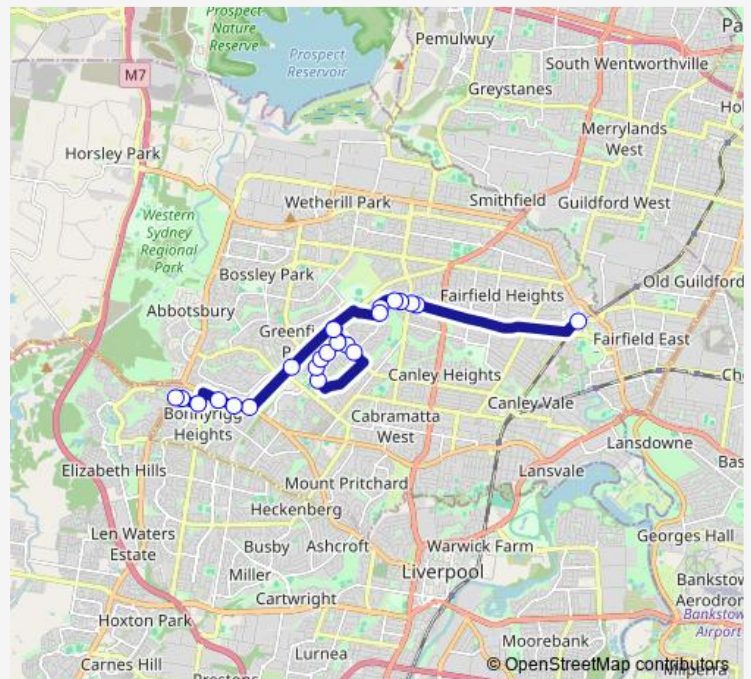

School Bus 9064 Fairfield to Freeman Catholic College via St Johns Park

[Go to website](#)

Direction

Fairfield Station, The Crescent, Stand G — John The Baptist Primary School, Mount St

23 stops

[Open route schedule](#)

- Fairfield Station, The Crescent, Stand G
- Hamilton Rd Opp Westfields Sports High School
- Hamilton Rd Opp Grenada St
- Hamilton Rd At Currey Pl
- Salvation Army Fairfield, Hamilton Rd
- Bulls Rd Before Lomond St
- Wakeley Centre, Bulls Rd
- Canley Vale Rd After Smithfield Rd
- Canley Vale Rd Opp Cardinal Stepinac Nursing Home
- Canley Vale Rd After Bulls Rd
- St Johns Park, Brisbane Rd
- Brisbane Rd Opp Ironside Park
- Brisbane Rd At Brunswick Cres
- Brisbane Rd At Kedron Pl
- Brisbane Rd Opp Cardinal Stepinac Village
- Canley Vale Rd Before Smithfield Rd
- Smithfield Rd At Raphael St
- Elizabeth Dr Opp Smithfield Rd
- Elizabeth Dr After Aplin Rd
- Bonnyrigg Sports Club, Elizabeth Dr

Route schedule

Fairfield Station, The Crescent, Stand G — John The Baptist Primary School, Mount St

Monday	07:38
Tuesday	07:38
Wednesday	07:38
Thursday	07:38
Friday	07:38
Saturday	—
Sunday	—

Route info

Direction: Fairfield Station, The Crescent, Stand G

Stops: 23

Trip Duration: 0 hour 32 min

9064 — Fairfield to Freeman Catholic College via St Johns Park

Mount St Opp Garland Cres

Freeman Catholic College Mount St

John The Baptist Primary School, Mount St

9064 School Bus time schedules and route maps are available in an offline PDF at busmaps.com. Use the busmaps.com website to see live bus times, train schedule or subway schedule, and step-by-step directions for all public transit in Liverpool