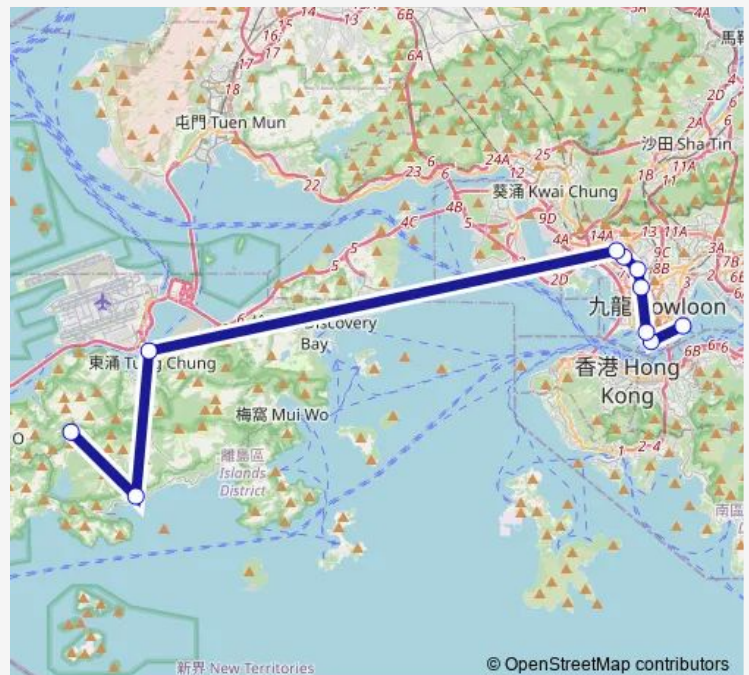

Route info

Direction: [Kmb] Hung HOM (Hung Luen Road) BUS Terminus[[Nlb] Hung HOM (Hung Luen Road)

Stops: 10

Trip Duration: 1 hour 45 min

1r Bus time schedules and route maps are available in an offline PDF at busmaps.com. Use the busmaps.com website to see live bus times, train schedule or subway schedule, and step-by-step directions for all public transit in Hong Kong