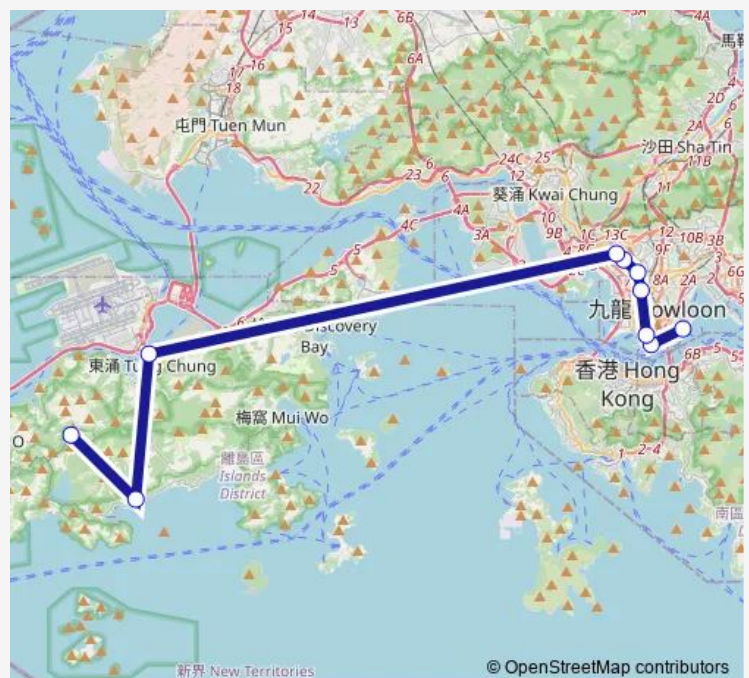

### Route info

Direction: [Kmb] Hung HOM (Hung Luen Road) BUS Terminus[[Nlb] Hung HOM (Hung Luen Road)

Stops: 10

Trip Duration: 1 hour 45 min

1R Bus time schedules and route maps are available in an offline PDF at [busmaps.com](https://busmaps.com). Use the [busmaps.com](https://busmaps.com) website to see live bus times, train schedule or subway schedule, and step-by-step directions for all public transit in Hong Kong