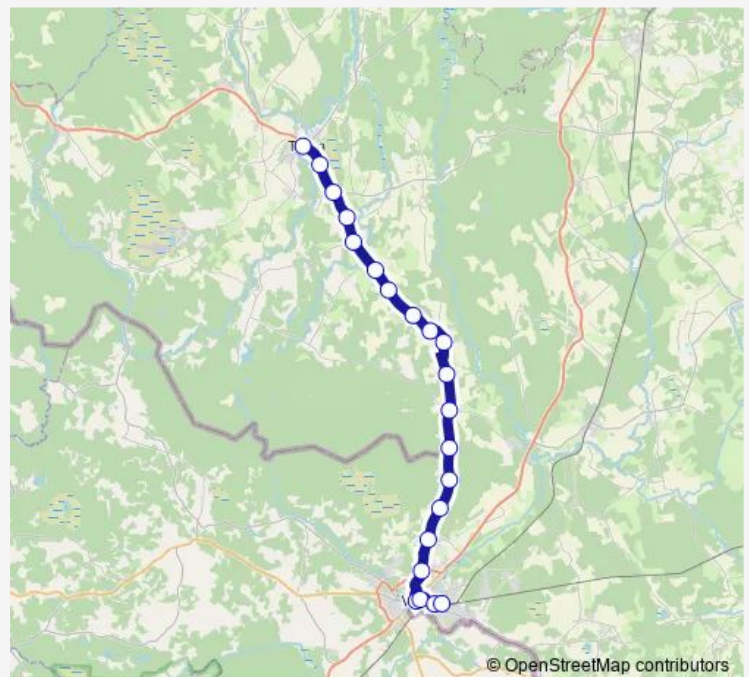

Saturday 13:00

Sunday 13:00

Route info

Direction: Tõrva

Stops: 21

Trip Duration: 0 hour 35 min

© OpenStreetMap contributors

20J — Tõrva - Valga bussijaam