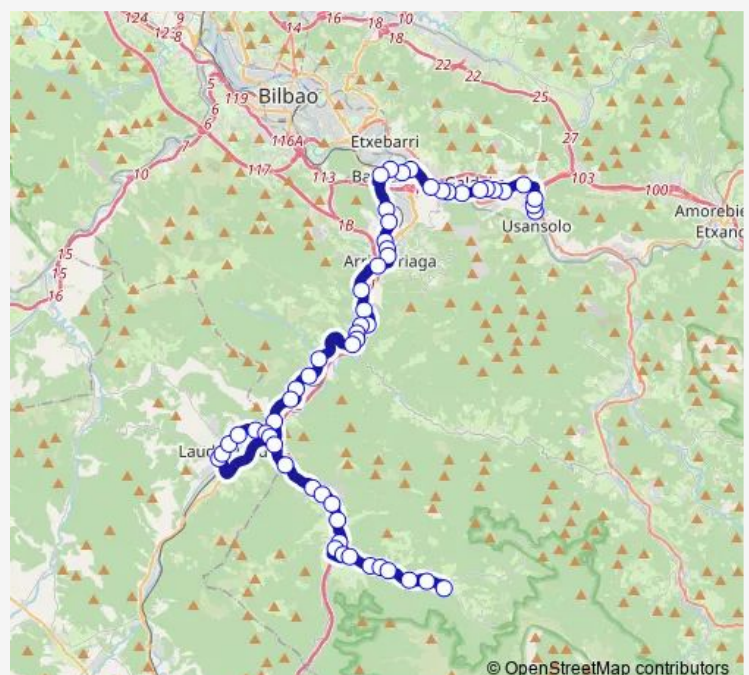

Thursday 07:45-20:50

Friday 07:45-20:50

Saturday 07:45-20:50

Sunday —

Route info

Direction: Ibarra (3014)

Stops: 57

Trip Duration: 1 hour 40 min