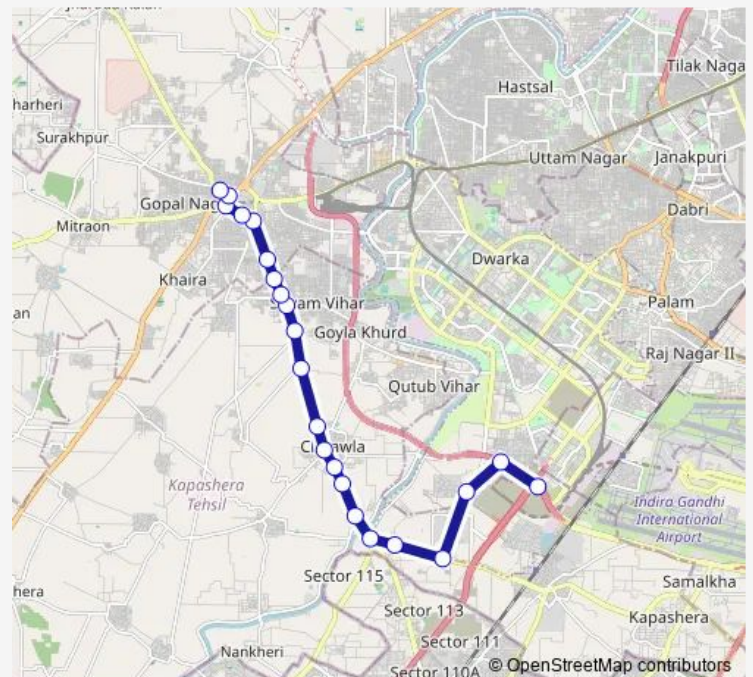

Thursday 05:15-06:15

Friday 05:15-06:15

Saturday 05:15-06:15

Sunday 05:15-06:15

Route info

Direction: Dwarka Sec 22 Cluster Depot

Stops: 22

Trip Duration: 0 hour 57 min