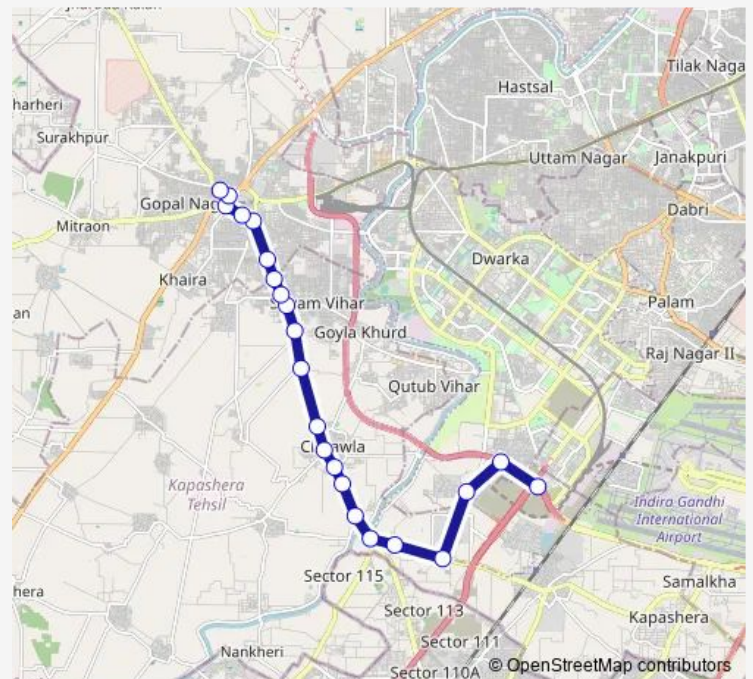

### Route schedule

Dwarka Sec 22 Cluster Depot — Najafgarh Terminal

Monday 05:15-06:15

Tuesday 05:15-06:15

Wednesday 05:15-06:15

Thursday 05:15-06:15

Friday 05:15-06:15

Saturday 05:15-06:15

### Route info

Direction: Dwarka Sec 22 Cluster Depot

Stops: 22

Trip Duration: 0 hour 57 min

701stlup

701stlup Bus time schedules and route maps are available in an offline PDF at [busmaps.com](https://busmaps.com). Use the [busmaps.com](https://busmaps.com) website to see live bus times, train schedule or subway schedule, and step-by-step directions for all public transit in New Delhi