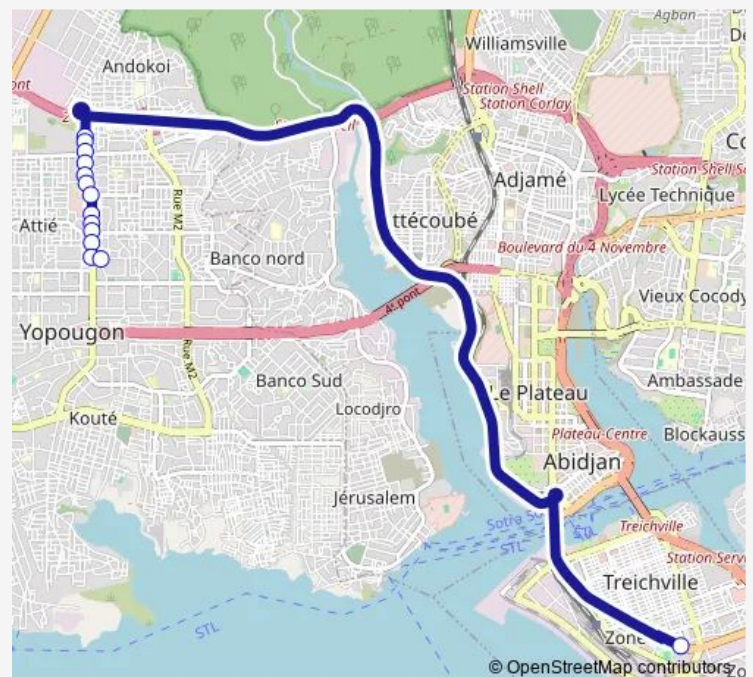

William-Ponty

Gare Lavage Yopougon

### Route schedule

Treichville Gare de Bassam — Gare Lavage Yopougon

Monday 06:00

Tuesday 06:00

Wednesday 06:00

Thursday 06:00

Friday 06:00

Saturday 06:00

### Route info

Direction: Treichville Gare de Bassam

Stops: 14

Trip Duration: 0 hour 53 min

■ woro woro banalisé : Treichville ↔ Yopougon

## Route info

Direction: Gare Lavage Yopougon

Stops: 12

Trip Duration: 0 hour 58 min

Bus time schedules and route maps are available in an offline PDF at [busmaps.com](https://busmaps.com). Use the [busmaps.com](https://busmaps.com) website to see live bus times, train schedule or subway schedule, and step-by-step directions for all public transit in Abidjan