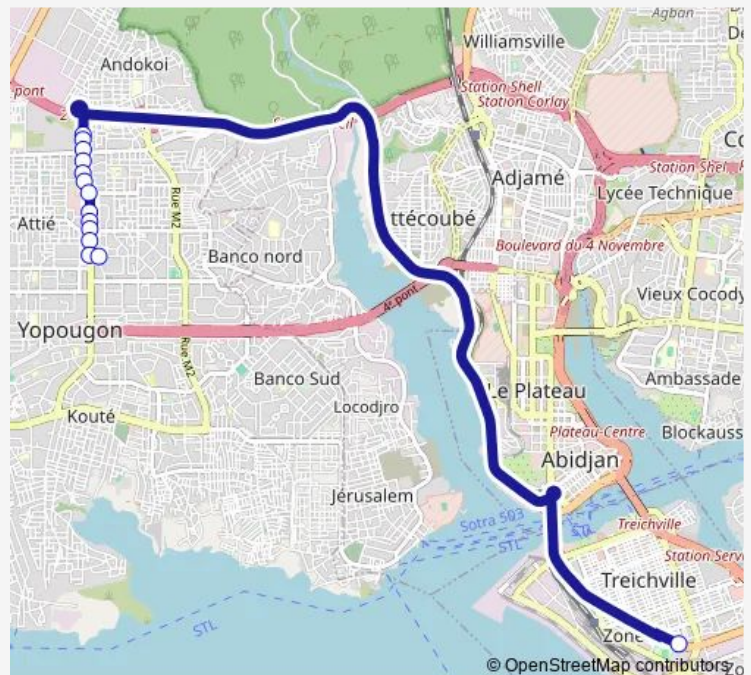

Direction

Treichville Gare de Bassam — Gare Lavage Yopougon

14 stops

[Open route schedule](#)

Treichville Gare de Bassam

Sicomex

Ecole Mohamed Vi

Siporex

William-Ponty

Gare Lavage Yopougon

Route schedule

Treichville Gare de Bassam — Gare Lavage Yopougon

Monday 06:00

Tuesday 06:00

Wednesday 06:00

Thursday 06:00

Friday 06:00

Saturday 06:00

Sunday 06:00

Route info

Direction: Treichville Gare de Bassam

Stops: 14

Trip Duration: 0 hour 53 min

woro woro banalisé : Treichville ↔ Yopougon

Sunday 06:00

Route info

Direction: Gare Lavage Yopougon

Stops: 12

Trip Duration: 0 hour 58 min

Bus time schedules and route maps are available in an offline PDF at busmaps.com. Use the busmaps.com website to see live bus times, train schedule or subway schedule, and step-by-step directions for all public transit in Abidjan