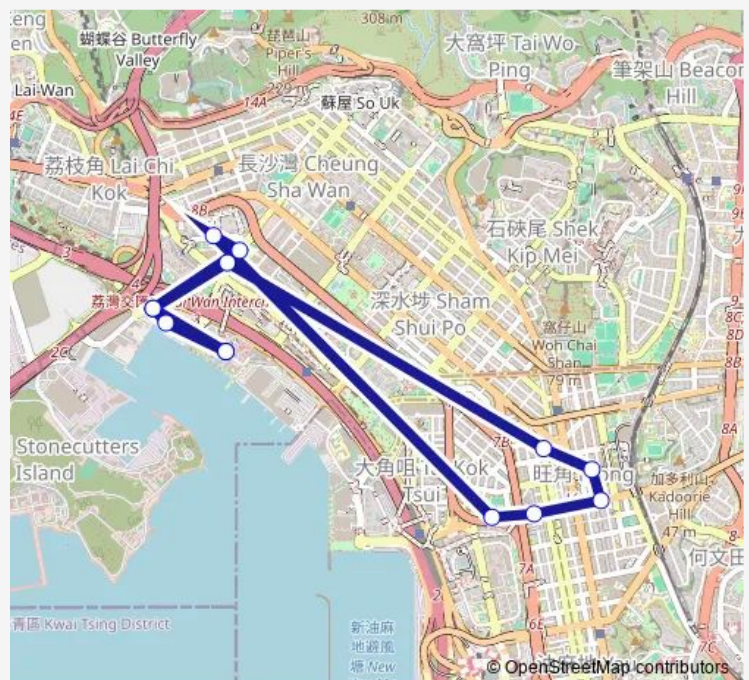

[Ctb] Citybus West Kowloon Depot, Hing WAH Street West[[Kmb] Hing WAH Street West (BUS Depot)

[Ctb] HOI Ying Estate[[Kmb] Cheung SHA WAN (HOI Ying Estate) BUS Terminus

Route schedule

[Ctb] HOI Ying Estate[[Kmb] Cheung SHA WAN (HOI Ying Estate) BUS Terminus — [Ctb] HOI Ying Estate[[Kmb] Cheung SHA WAN (HOI Ying Estate) BUS Terminus

Monday 06:00-19:40

Tuesday 06:00-19:40

Wednesday 06:00-19:40

Thursday 06:00-19:40

Friday 06:00-19:40

Saturday 06:00-19:40

Sunday 06:00-19:40

Route info

Direction: [Ctb] HOI Ying Estate[[Kmb] Cheung SHA WAN (HOI Ying Estate) BUS Terminus

Stops: 13

Trip Duration: 0 hour 28 min

701A — HOI Ying Estate - Mong KOK (Circular)

701A Bus time schedules and route maps are available in an offline PDF at busmaps.com. Use the busmaps.com website to see live bus times, train schedule or subway schedule, and step-by-step directions for all public transit in Mong Kok