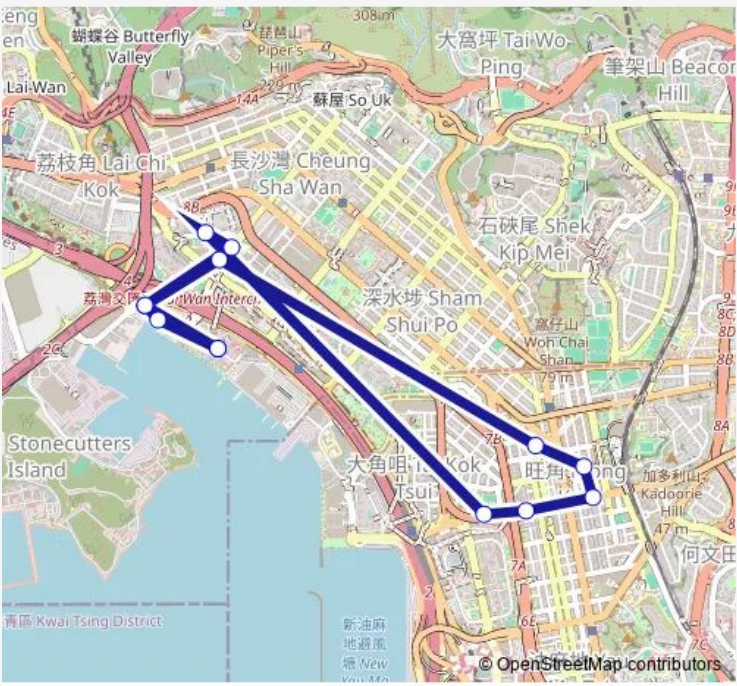

- [Ctb] HOI Ying Estate[[Kmb] Cheung SHA WAN (HOI Ying Estate) BUS Terminus
- [Ctb] SUN Ferry Shipyard, Hing WAH Street West[[Kmb] Hing WAH Street West (HOI Ying Estate)
- [Ctb] Citybus West Kowloon Garage, Hing WAH Street West[[Kmb] Hing WAH Street West (BUS Depot)
- [Ctb] Aquamarine, Hing WAH Street West[[Kmb] Aquamarine
- [Ctb] Bute Street, Shanghai Street[[Kmb] Bute Street[[Xb] Shanghai Street Outside House NO. 730
- [Ctb] FA Yuen Street Market, Mong KOK Road[[Kmb] Mong KOK Road
- [Ctb] Tung Choi Street, Argyle Street[[Kmb] Mong KOK Station
- [Ctb] Mong KOK Market, Argyle Street[[Kmb+Ctb] Mongkok Market Complex/<Br>Mong KOK Market, Argyle Street[[Kmb] Mongkok Market Complex
- [Ctb] Ming KEI College, Cherry Street[[Kmb+Ctb] Ming KEI College/<Br>Ming KEI College, Cherry Street[[Kmb] Ming KEI College
- [Ctb] Banyan Garden, Sham Shing Road[[Kmb] Banyan Garden
- [Ctb] Aquamarine, Hing WAH Street West[[Kmb] Aquamarine
- [Ctb] Citybus West Kowloon Garage, Hing WAH Street West[[Kmb] Hing WAH Street West (BUS Depot)
- [Ctb] HOI Ying Estate[[Kmb] Cheung SHA WAN (HOI Ying Estate) BUS Terminus

Route schedule

[Ctb] HOI Ying Estate[[Kmb] Cheung SHA WAN (HOI Ying Estate) BUS Terminus — [Ctb] HOI Ying Estate[[Kmb] Cheung SHA WAN (HOI Ying Estate) BUS Terminus

Monday	06:00-19:40
Tuesday	06:00-19:40
Wednesday	06:00-19:40
Thursday	06:00-19:40
Friday	06:00-19:40
Saturday	06:00-19:40
Sunday	06:00-19:40

Route info

Direction: [Ctb] HOI Ying Estate[[Kmb] Cheung SHA WAN (HOI Ying Estate) BUS Terminus

Stops: 13

Trip Duration: 0 hour 28 min

701a — HOI Ying Estate - Mong KOK (Circular) **BusMaps**

701a Bus time schedules and route maps are available in an offline PDF at [busmaps.com](https://busmaps.com). Use the [busmaps.com](https://busmaps.com) website to see live bus times, train schedule or subway schedule, and step-by-step directions for all public transit in Mong Kok