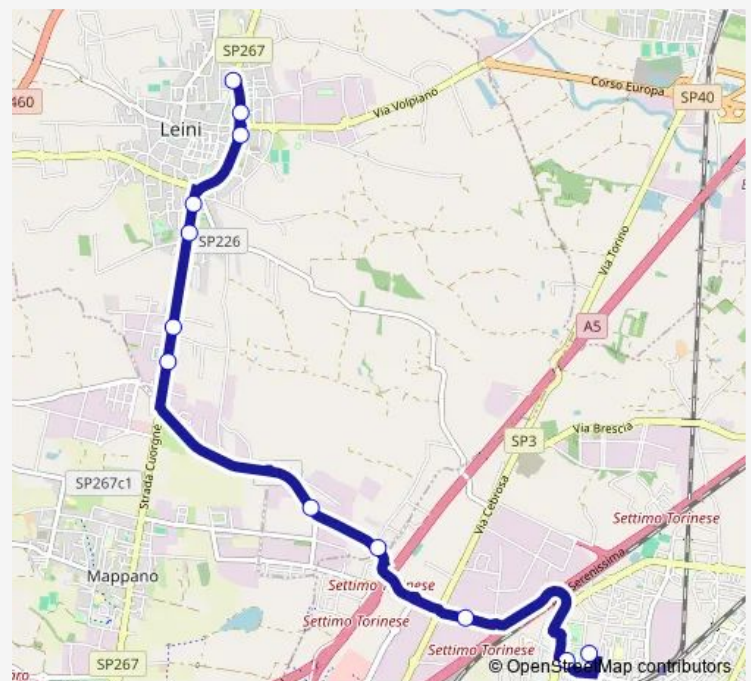

Fermata 17801 - Leini (BAR Florian)

### Route schedule

Fermata 13043 - Settimo (C.So Brunelleschi) — Fermata 17801 - Leini (BAR Florian)

Monday 07:50-16:15

Tuesday 07:50-16:15

Wednesday 07:50-16:15

Thursday 07:50-16:15

Friday 07:50-15:00

Saturday —

### Route info

Direction: Fermata 13043 - Settimo (C.So Brunelleschi)

Stops: 12

Trip Duration: 0 hour 20 min

LS1 — Leini - Settimo Torinese