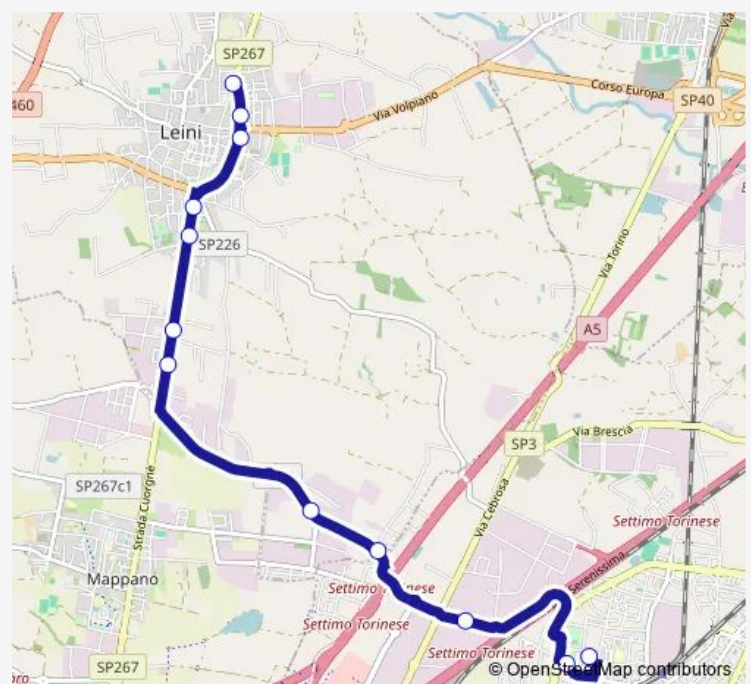

Fermata 2995 - Italia

Fermata 3556 - Betulle 1

Fermata 12263 - Leini (V.Le Europa/V.Volpiano)

Fermata 17801 - Leini (BAR Florian)

Route schedule

Fermata 13043 - Settimo (C.So Brunelleschi) — Fermata 17801 - Leini (BAR Florian)

Monday 07:50-16:15

Tuesday 07:50-16:15

Wednesday 07:50-16:15

Thursday 07:50-16:15

Friday 07:50-15:00

Saturday 07:50-13:20

Sunday —

Route info

Direction: Fermata 13043 - Settimo (C.So Brunelleschi)

Stops: 12

Trip Duration: 0 hour 20 min

■ Ls1 — Leini - Settimo Torinese

Direction

Fermata 17801 - Leini (BAR Florian) — Fermata 13043 - Settimo (C.So Brunelleschi)

Monday 07:25-14:35

Tuesday 07:25-14:35

Wednesday 07:25-14:35

Thursday 07:25-14:35

Friday 07:25-14:35

Saturday 07:25-12:55

Sunday —

Route info