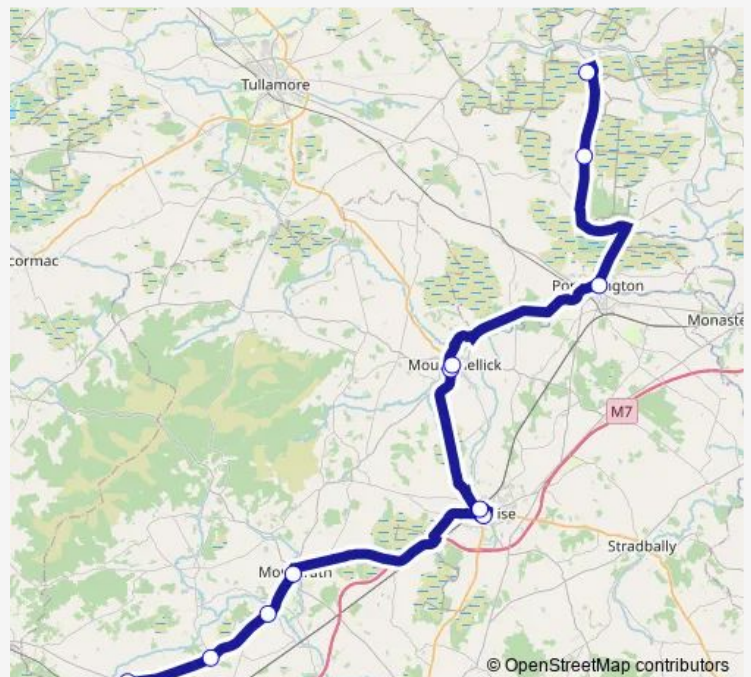

### Direction

Borris-in-Ossory — Mountlucas

11 stops

[Open route schedule](#)

Borris-in-Ossory

Pike of Rush Hall

Castletown

Mountrath

### Route schedule

Borris-in-Ossory — Mountlucas

Monday 06:55

Tuesday 06:55

Wednesday 06:55

Thursday 06:55

Friday 06:55

Saturday —

### Route info

Direction: Borris-in-Ossory

Stops: 11

Trip Duration: 1 hour 25 min

■ LS1 — Borris in Ossory - Mount Lucas

**Direction**

Mountlucas — Borris-in-Ossory

11 stops