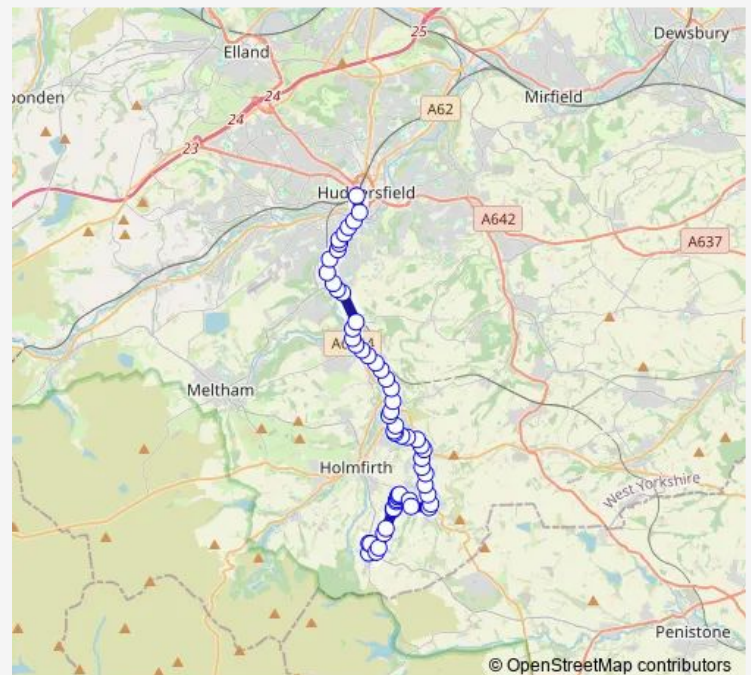

Jackson Bridge

Sheffield Rd Mearhouse Terrace

Sheffield Rd Butterley Lane

Route schedule

Dunford Road Greave Rd — Bus Station stand K

Monday 07:28

Tuesday 07:28

Wednesday 07:28

Thursday 07:28

Friday 07:28

Saturday —

Sunday —

Route info

Direction: Dunford Road Greave Rd

Stops: 57

Trip Duration: 0 hour 47 min

Springwood Road

Springwood Road Royds Farm

Springwood Road

Springwood Rd Luke Lane

Luke Lane Elm Ave

Luke Lane Mytholm Bridge

River Holme View

Brockholes Lane

Berry Brow Flats

Waingate

Station Lane

Woodhead Road

Woodhead Rd Bridge

Taylor Hill Road

Bridge Street

Lockwood Bar