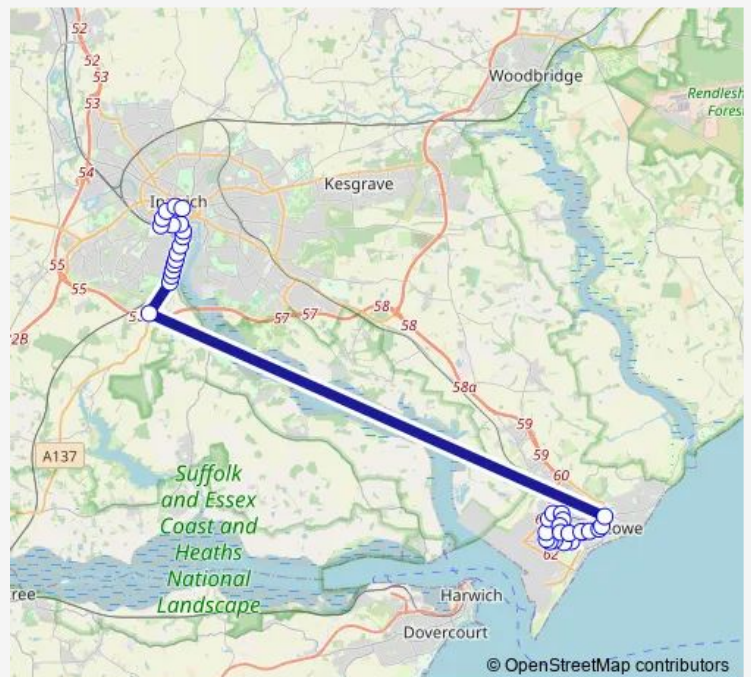

Bus X7 Ipswich - Felixstowe (Grange Farm)

[Go to website](#)

**Direction**

Surrey Road — Old Cattle Market Bus Station

37 stops

[Open route schedule](#)

- Surrey Road
- Stour Avenue
- Waveney Road
- Anne Street
- Philip Avenue
- Melford Way
- Chelsworth Road
- Nayland Road
- Morrisons
- Hintlesham Drive
- Crossgate Field
- Wadgate Road
- Grange Road School
- Sports Ground
- Stour Avenue
- Surrey Road
- Princes Gardens
- Leopold Road
- Cinema
- Great Eastern Square
- A14 Junction

Route schedule

Surrey Road — Old Cattle Market Bus Station

Monday	07:24
Tuesday	07:24
Wednesday	07:24
Thursday	07:24
Friday	07:24
Saturday	—
Sunday	—

Route info

Direction: Surrey Road

Stops: 37

Trip Duration: 1 hour 1 min

## Route schedule

Old Cattle Market Bus Station — Surrey Road

Monday 16:46

Tuesday 16:46

Wednesday 16:46

Thursday 16:46

Friday 16:46

Saturday —

## Route info

Direction: Old Cattle Market Bus Station

Stops: 34

Trip Duration: 0 hour 55 min

Nayland Road

Morrisons

Hintlesham Drive

Crossgate Field