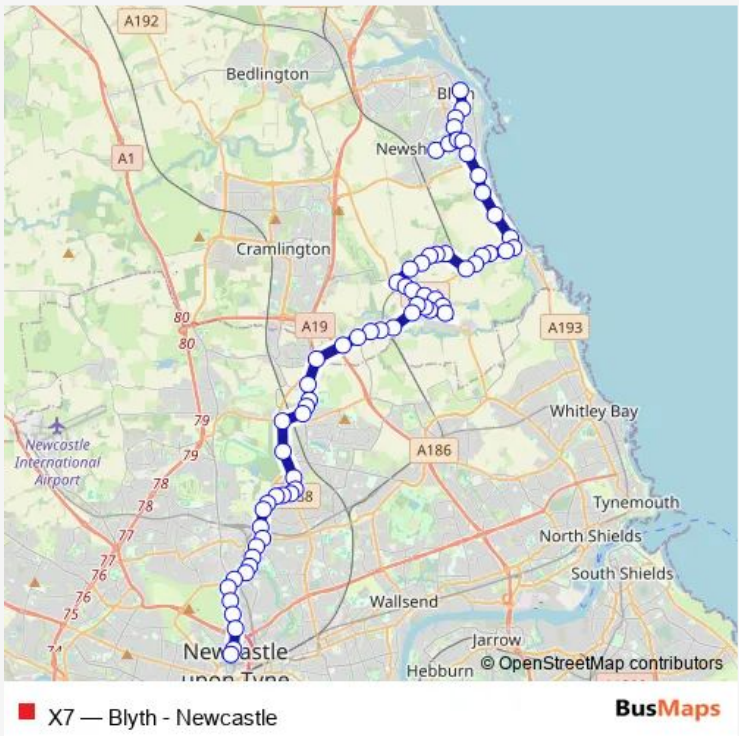

Bus X7 Blyth - Newcastle

[Go to website](#)

Direction
 Bus station — Haymarket Bus Station
 68 stops
[Open route schedule](#)

- Bus station
- Union Street
- Croft Park
- Rotary Way north end
- Addington Drive
- Amersham Road
- Banbury Way
- Addington Drive
- Rotary Way
- Caravan Park
- Cemetery
- Gloucester Lodge Farm
- Links car park
- Astley Arms
- Fountain Head Bank
- St Ronan's Drive
- Hall Gardens
- Seaton Delaval Hall
- Village Farm
- St Michael's Avenue
- Hester Gardens

Route schedule
 Bus station — Haymarket Bus Station

Monday	05:17-23:16
Tuesday	05:17-23:16
Wednesday	05:17-23:16
Thursday	05:17-23:16
Friday	05:17-23:16
Saturday	06:26-23:16
Sunday	08:55-23:16

Route info
 Direction: Bus station
 Stops: 68
 Trip Duration: 1 hour 3 min

Post Office

Bradbury Court

Dorchester Court

Trading estate

Double Row

Wheatridge

Western Avenue

Avenue Head

A189-Whitehouse Farm

Killingworth Way

Camperdown

Burradon Road- Camperdown Hotel

Burradon Road - Kirkwood

Route schedule

Haymarket Bus Station — Bus station

Monday 06:15-23:20