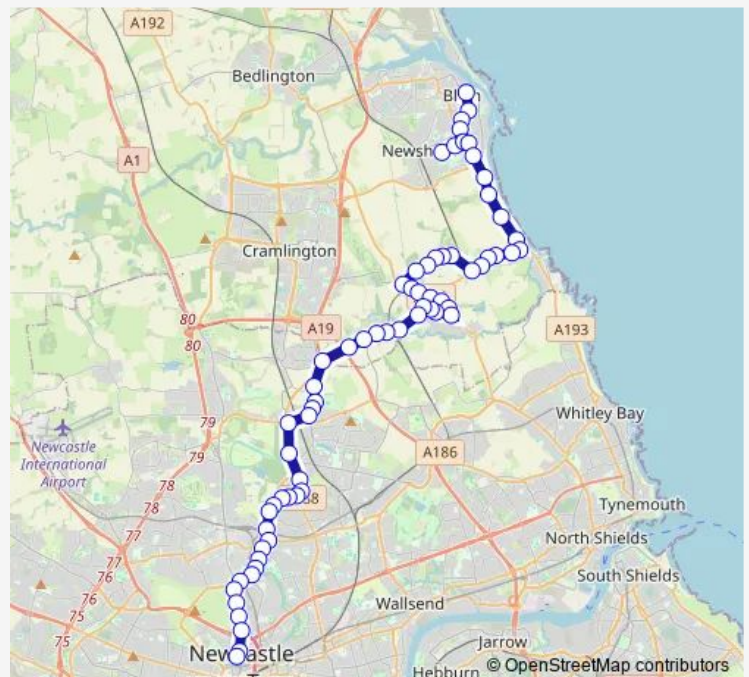

Village Farm

St Michael's Avenue

Hester Gardens

Route schedule

Bus station — Haymarket Bus Station

Monday 05:17-23:16

Tuesday 05:17-23:16

Wednesday 05:17-23:16

Thursday 05:17-23:16

Friday 05:17-23:16

Saturday 06:26-23:16

Sunday 08:55-23:16

Route info

Direction: Bus station

Stops: 68

Trip Duration: 1 hour 3 min

Direction: Haymarket Bus Station

Stops: 68

Trip Duration: 1 hour 2 min

Burradon Road

County boundary

Reid's Lane

Chester Grove

Blake Arms