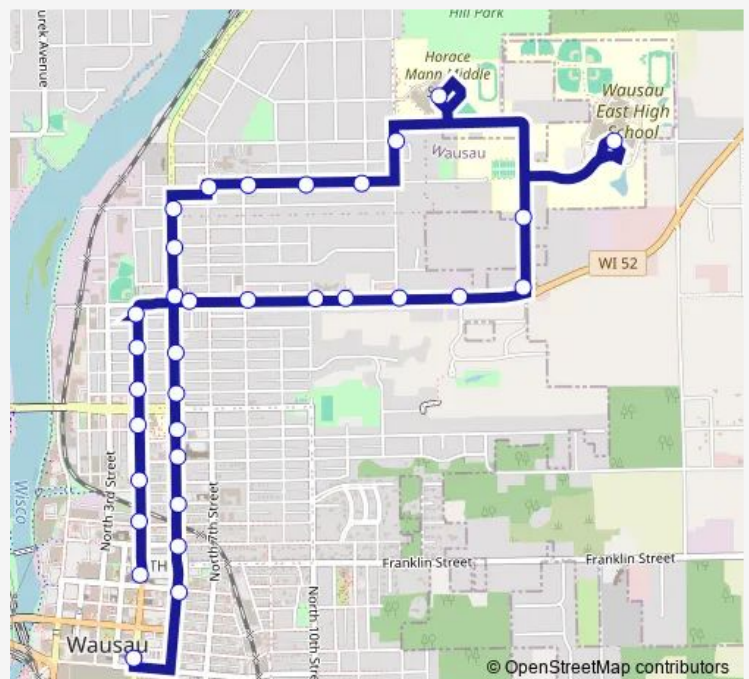

18th St. @ South of Wausau East Exit

18th St. @ Wausau Ave.

Wausau Ave. @ 15th St.

Route schedule

5th St. @ Transit Center — 5th St. @ Grant St.

Monday 07:00

Tuesday 07:00

Wednesday 07:00

Thursday 07:00

Friday 07:00

Saturday —

Sunday —

Route info

Direction: 5th St. @ Transit Center

Stops: 33

Trip Duration: 0 hour 45 min

X7

BusMaps

© OpenStreetMap contributors

Wausau Ave. @ 13th St.

Wausau Ave. @ 11th St.

Wausau Ave. @ 10th St.

Wausau Ave. @ 8th St.

Wausau Ave. @ Center St.

5th St. @ Mobile Ave.

5th St. @ Lincoln Ave.

5th St. @ Chicago Ave.

5th St. @ Dekalb St.

5th St. @ Hamilton St.

5th St. @ Fulton St.

5th St. @ Grant St.

Direction