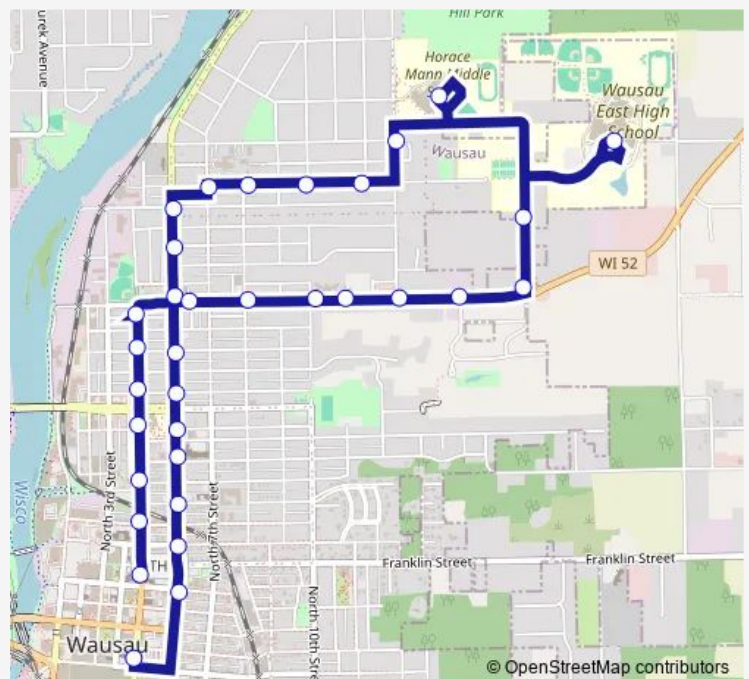

18th St. @ South of Wausau East Exit

18th St. @ Wausau Ave.

Wausau Ave. @ 15th St.

Route schedule

5th St. @ Transit Center — 5th St. @ Grant St.

Monday 07:00

Tuesday 07:00

Wednesday 07:00

Thursday 07:00

Friday 07:00

Saturday —

Sunday —

Route info

Direction: 5th St. @ Transit Center

Stops: 33

Trip Duration: 0 hour 45 min

X7

BusMaps

Wausau Ave. @ 13th St.

Wausau Ave. @ 11th St.

Wausau Ave. @ 10th St.

Wausau Ave. @ 8th St.

Wausau Ave. @ Center St.

5th St. @ Mobile Ave.

5th St. @ Lincoln Ave.

5th St. @ Chicago Ave.

5th St. @ Dekalb St.

5th St. @ Hamilton St.

5th St. @ Fulton St.

5th St. @ Grant St.

Direction

Horace Mann Middle School — 5th St. @ Grant St.