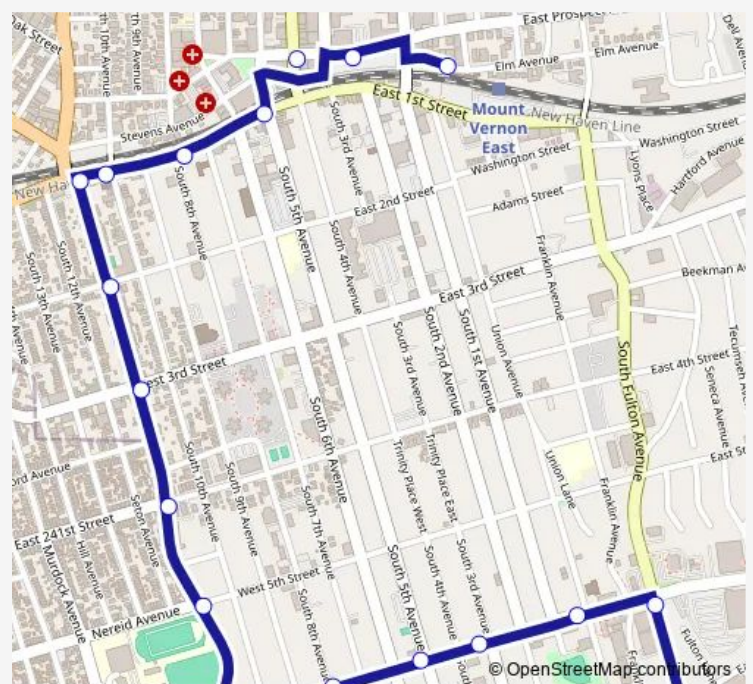

E Sandford Blvd @ S 3RD Ave

W Sandford Blvd @ S 5TH Ave

W Sandford Blvd @ S 8TH Ave

W Sandford Blvd @ S 11th Ave

S 11th AVE @ W 5TH St

S 11th AVE @ W 4TH St

S 11th AVE @ W 3RD St

S 11th AVE @ W 2ND St

Route info

Direction: S Fulton AVE @ E Sandford Blvd

Stops: 17

Trip Duration: 0 hour 14 min

0054 — 54 - MT Vernon Local

Direction

ELM AVE @ Portugal PI — E Sandford Blvd @ S Fulton Ave

18 stops

[Open route schedule](#)

ELM AVE @ Portugal PI

E Prospect AVE @ Cottage Ave

E Prospect AVE @ N 3RD Ave

E Roosevelt SQ @ Stevens Ave

W 1ST ST @ Wilson PI

W 1ST ST @ S 8TH Ave

W 1ST ST @ N 10th Ave

Thursday 08:02-18:06

Friday 08:02-18:06

Saturday —

Sunday —

Route info

Direction: ELM AVE @ Portugal PI

Stops: 18

Trip Duration: 0 hour 17 min