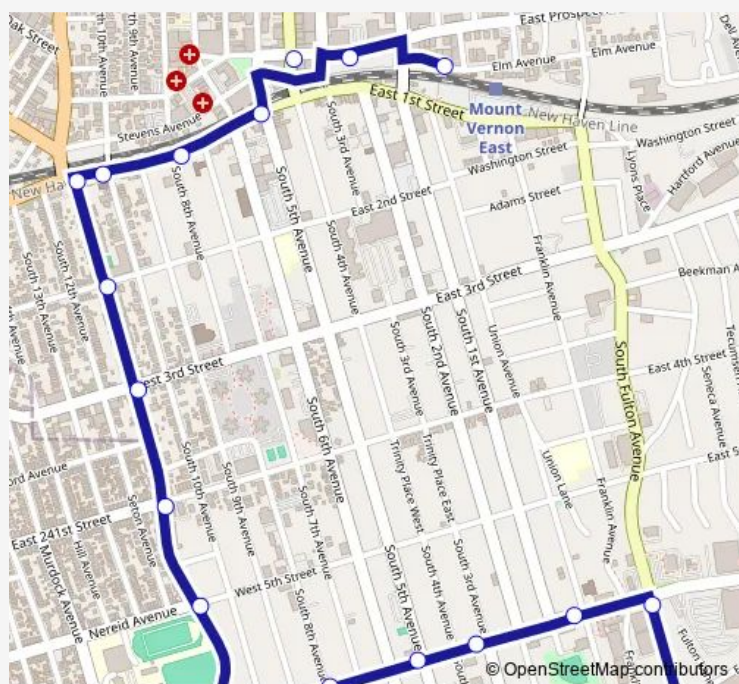

W Sandford Blvd @ S 8TH Ave

W Sandford Blvd @ S 11th Ave

S 11th AVE @ W 5TH St

S 11th AVE @ W 4TH St

S 11th AVE @ W 3RD St

S 11th AVE @ W 2ND St

S 11th AVE @ W 1ST St

W 1ST ST @ S 10th Ave

Tuesday 06:37-17:47

Wednesday 06:37-17:47

Thursday 06:37-17:47

Friday 06:37-17:47

Saturday —

Sunday —

Route info

Direction: S Fulton AVE @ E Sandford Blvd

Stops: 17

Trip Duration: 0 hour 14 min

Direction

ELM AVE @ Portugal PI — E Sandford Blvd @ S Fulton Ave

18 stops

[Open route schedule](#)

ELM AVE @ Portugal PI

E Prospect AVE @ Cottage Ave

E Prospect AVE @ N 3RD Ave

E Roosevelt SQ @ Stevens Ave

W 1ST ST @ Wilson PI

W 1ST ST @ S 8TH Ave

W 1ST ST @ N 10th Ave

S 11th AVE @ W 1ST St

S 11th AVE @ W 2ND St

S 11th AVE @ W 3RD St