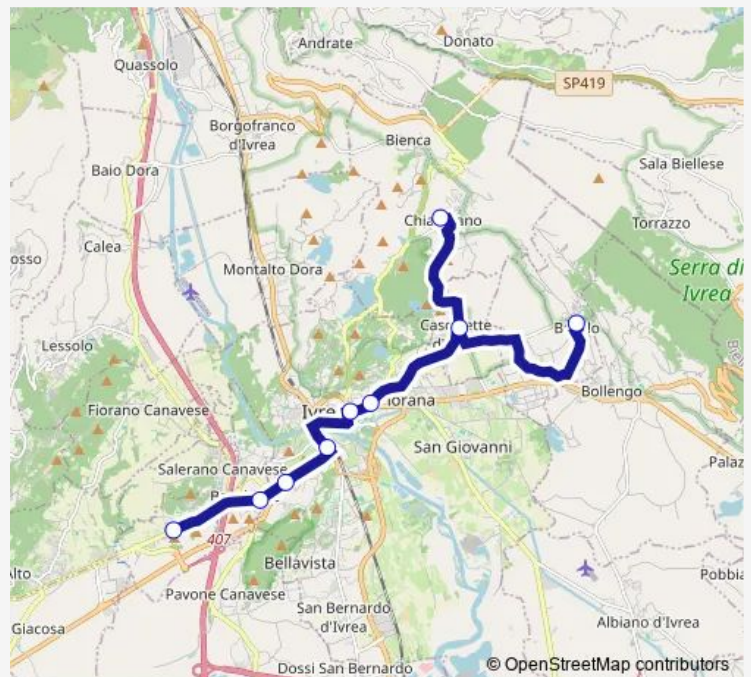

Bus 155 Samone-Ivrea-Burolo

[Go to website](#)

Direction

Burolo — Samone - VIA Provinciale Angolo VIA Ribes - Capolinea

9 stops

[Open route schedule](#)

- Burolo
- Cascinette D'Ivrea - Piazzale Chiesa
- Ivrea - SAN Lorenzo - VIA Cascinette
- Ivrea - Corso Massimo D'Azeglio 4
- Ivrea - Porta Aosta
- Ivrea - VIA DI Vittorio
- Ivrea - Nuovi Uffici Olivetti
- Borgonuovo
- Samone - VIA Provinciale Angolo VIA Ribes - Capolinea

Route schedule

Burolo — Samone - VIA Provinciale Angolo VIA Ribes - Capolinea

Monday	06:19-19:50
Tuesday	06:19-19:50
Wednesday	06:19-19:50
Thursday	06:19-19:50
Friday	06:19-19:50
Saturday	06:19-19:50
Sunday	09:00-19:00

Route info

Direction: Burolo

Stops: 9

Trip Duration: 0 hour 28 min

155 — Samone-Ivrea-Burolo

Direction

Chiaverano - Piazzale Ombre — Pavone Canavese - Cascina Molla

8 stops

Stops: 7

Trip Duration: 0 hour 30 min

155 Bus time schedules and route maps are available in an offline PDF at busmaps.com. Use the busmaps.com website to see live bus times, train schedule or subway schedule, and step-by-step directions for all public transit in Ivrea