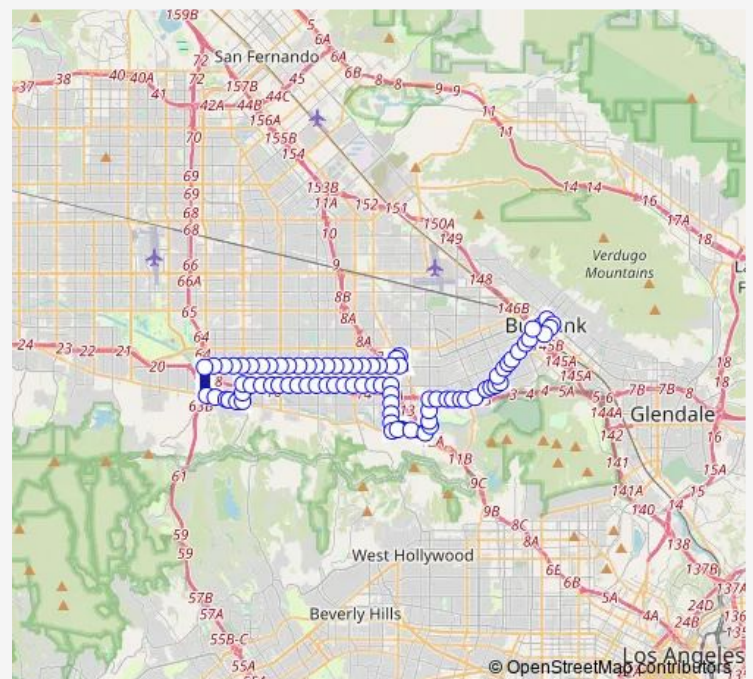

Riverside / Rose

Riverside / Mariota

Riverside / Forman

Route schedule

Burbank Station — North Hollywood Station

Monday 04:18-21:25

Tuesday 04:18-21:25

Wednesday 04:18-21:25

Thursday 04:18-21:25

Friday 04:18-21:25

Saturday 05:18-21:18

Sunday 05:18-21:18

Route info

Direction: Burbank Station

Stops: 87

Trip Duration: 1 hour 25 min

155 — Metro Local Line

Riverside / Ledge

Cahuenga / Riverside

Cahuenga / Whipple

Cahuenga / Lankershim

Lankershim / Valleyheart

Lankershim / Campo De Cahuenga

Ventura / Lankershim

Ventura / Fruitland

Ventura / Campo De Cahuenga

Ventura / Vineland

Ventura / Arch

Ventura / Eureka

Ventura / Tujunga

Tujunga / Dilling

Tujunga / Valley Spring