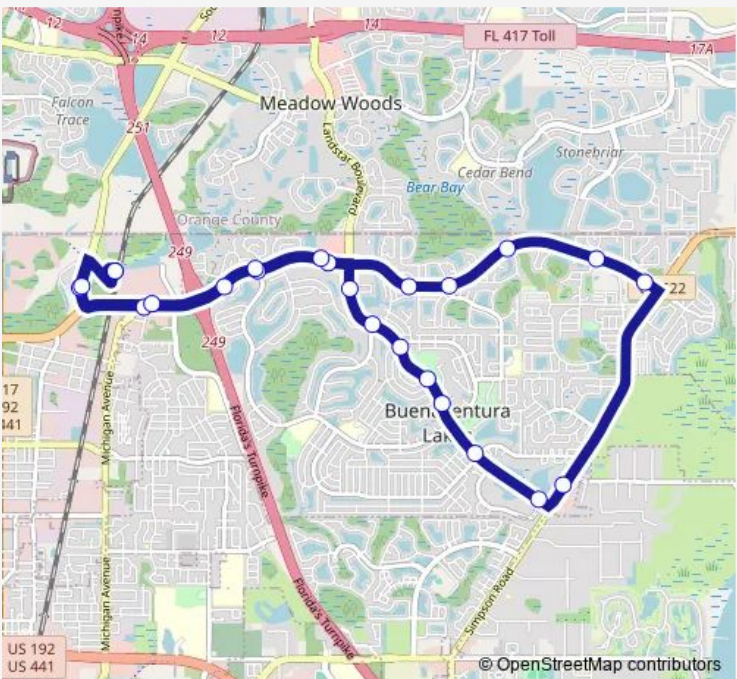

Bus 155 THE Loop/BVL/ Osceola Parkway

[Go to website](#)

Direction
 S Orange AVE AVE Tupperware Sunrail — S Orange AVE AVE Tupperware Sunrail
 24 stops
[Open route schedule](#)

- S Orange AVE AVE Tupperware Sunrail
- Orange AVE AND Pacifica Dr
- E Osceola Pkwy AND Lions Ct
- E Osceola PKY AND Plumwood Cir
- E Osceola Pkwy AND Florida Pkwy
- E Osceola Pkwy AND Buenaventura Blvd
- E Osceola Pkwy AND Sandalwood Dr
- E Osceola Pkwy AND Saratoga Dr
- E Osceola Pkwy AND Windy Cove Dr
- E Osceola Pkwy AND Quarterdeck Ct
- E Osceola Pkwy AND Simpson Rd
- Simpson RD AND Plaza Dr
- Buenaventura Blvd AND Oakwood Dr
- Buenaventura Blvd AND Royal Palm Dr
- Buenaventura Blvd AND Bridle Ct
- Buenaventura Blvd AND Wagon Cir
- Buenaventura Blvd AND Florida Pky
- Buenaventura Blvd AND Buttonwood Dr
- Buenaventura Blvd AND Lakepointe Cir
- E Osceola Pkwy AND Buenaventura Blvd
- E Osceola Pkwy AND Coral Reef Cir

Route schedule
 S Orange AVE AVE Tupperware Sunrail — S Orange AVE AVE Tupperware Sunrail

Monday	05:20-18:50
Tuesday	05:20-18:50
Wednesday	05:20-18:50
Thursday	05:20-18:50
Friday	05:20-18:50
Saturday	—
Sunday	—

Route info
 Direction: S Orange AVE AVE Tupperware Sunrail
 Stops: 24
 Trip Duration: 0 hour 38 min

155 — THE Loop/BVL/ Osceola Parkway **BusMaps**

E Osceola Pkwy AND Michigan Ave

Orange AVE AND Pacifica Dr

Monday	06:05-19:05
Tuesday	06:05-19:05
Wednesday	06:05-19:05
Thursday	06:05-19:05
Friday	06:05-19:05
Saturday	—
Sunday	—

Route info

Direction: S Orange AVE AVE Tupperware Sunrail

Stops: 17

Trip Duration: 0 hour 32 min