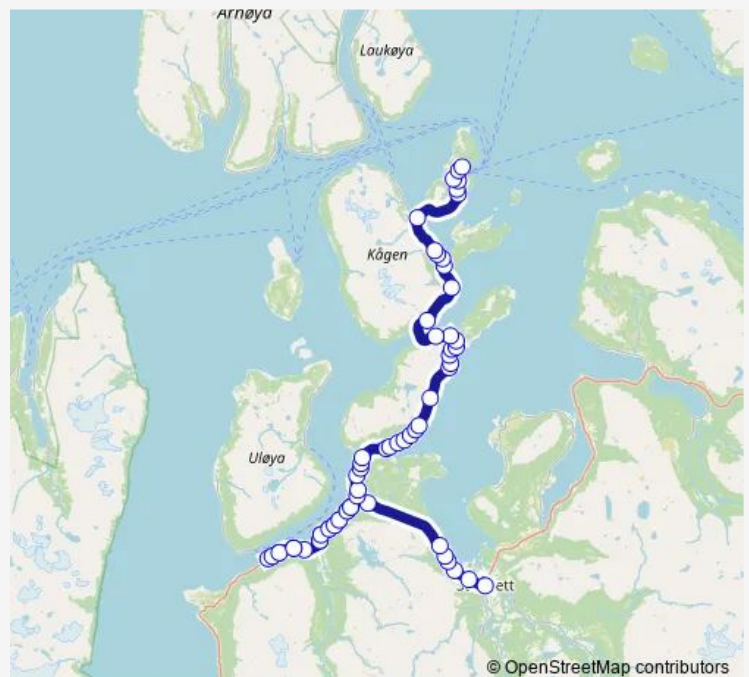

Local Bus Service 155 Storslett - Skjervøy

[Go to website](#)

Direction

Storstein ferjekai — Skjervøy

8 stops

[Open route schedule](#)

Storstein ferjekai

Perlarsaneset

Hollendervika

Vågavannet

Skjervøy vgs.

Vågen

Skjervøy skole

Skjervøy

Route schedule

Storstein ferjekai — Skjervøy

Monday	—
Tuesday	09:55
Wednesday	—
Thursday	—
Friday	09:55
Saturday	—
Sunday	—

Route info

Direction: Storstein ferjekai

Stops: 8

Trip Duration: 0 hour 15 min

■ 155 — Storslett - Skjervøy

Direction

Storslett terminal — Skjervøy