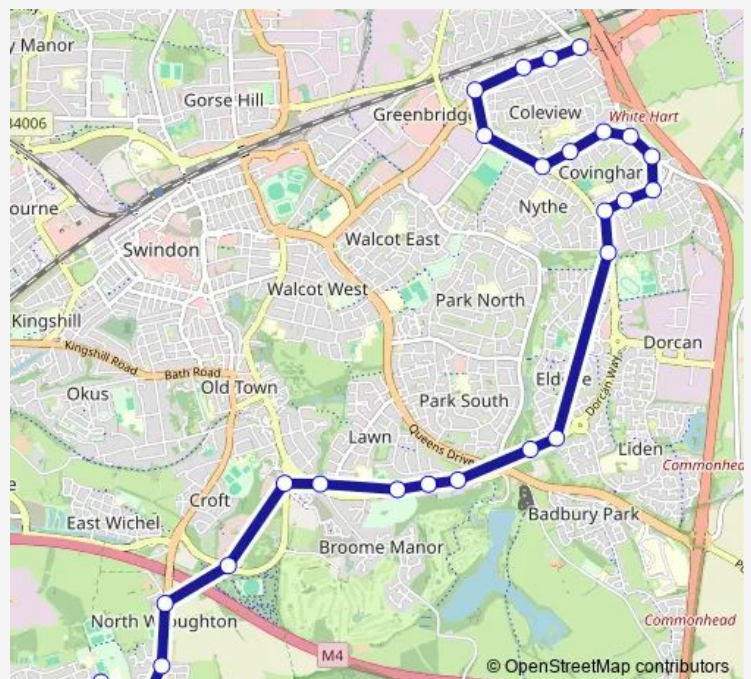

### Route schedule

Ridgeway School — White Hart

Monday 15:25

Tuesday 15:25

Wednesday 15:25

Thursday 15:25

Friday 15:25

Saturday —

### Route info

Direction: Ridgeway School

Stops: 26

Trip Duration: 0 hour 34 min

155 — Stratton Park - Covingham - Coate Water - Wroughton

WH Smith

Slade Drive

Nythe Road

Whilestone Way

White Hart

**Direction**

White Hart — Ridgeway School

26 stops

[Open route schedule](#)

White Hart

Whilestone Way