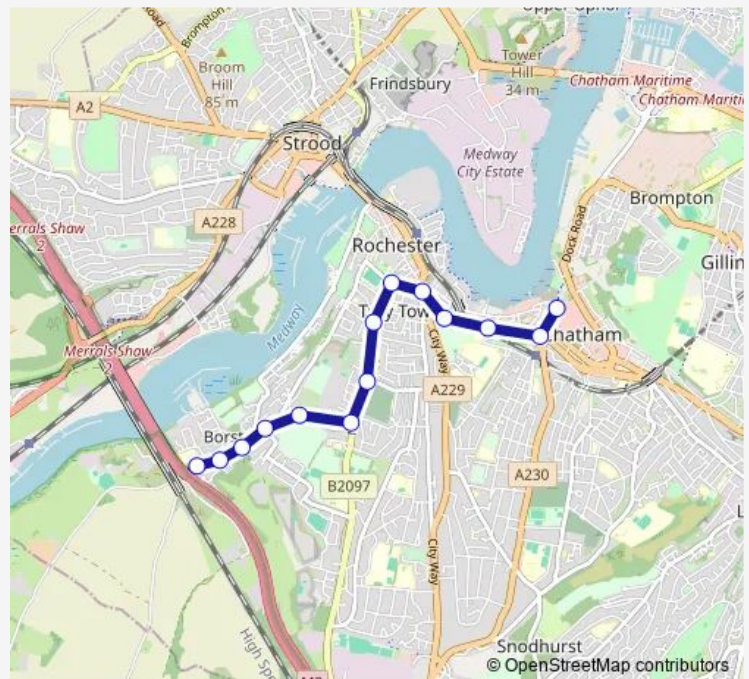

Jacksons Fields

St Bart's Hospital

Railway Station New Cut

Waterfront Bus Station

Route schedule

Village Surgery — Waterfront Bus Station

Monday 07:34-17:46

Tuesday 07:34-17:46

Wednesday 07:34-17:46

Thursday 07:34-17:46

Friday 07:34-17:46

Saturday 08:07-17:24

Sunday 09:21-17:21

Route info

Direction: Village Surgery

Stops: 14

Trip Duration: 0 hour 16 min

155 — Chatham - Borstal

Direction

Waterfront Bus Station — Village Surgery

16 stops

[Open route schedule](#)

Waterfront Bus Station

Chatham Railway Station

Monday 07:13-17:23

Tuesday 07:13-17:23

Wednesday 07:13-17:23

Thursday 07:13-17:23

Friday 07:13-17:23

Saturday 10:03-17:03

Sunday 09:00-17:00

Route info