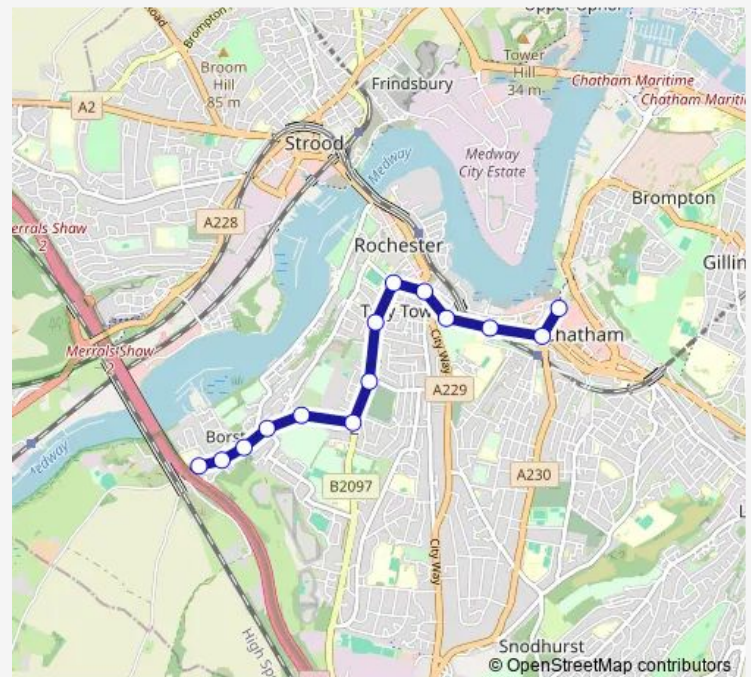

Railway Station New Cut

Waterfront Bus Station

### Route schedule

Village Surgery — Waterfront Bus Station

Monday 07:34-17:46

Tuesday 07:34-17:46

Wednesday 07:34-17:46

Thursday 07:34-17:46

Friday 07:34-17:46

Saturday 08:07-17:24

### Route info

Direction: Village Surgery

Stops: 14

Trip Duration: 0 hour 16 min

155 — Chatham - Borstal

**Direction**

Waterfront Bus Station — Village Surgery

16 stops

## Route info

Direction: Waterfront Bus Station

Stops: 16

Trip Duration: 0 hour 16 min

155 Bus time schedules and route maps are available in an offline PDF at [busmaps.com](http://busmaps.com). Use the [busmaps.com](http://busmaps.com) website to see live bus times, train schedule or subway schedule, and step-by-step directions for all public transit in Rochester