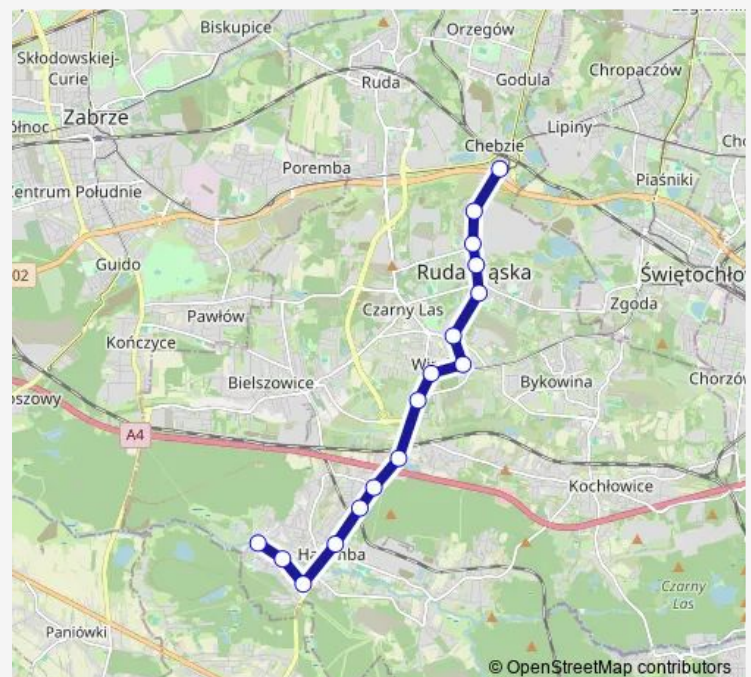

Halemba 1 Maja

Halemba Wawrzynek

Halemba Kościół

Halemba Solidarności

Halemba Energetyków

Halemba Pętla

Route schedule

Chebzie Rondo — Halemba Pętla

Monday 04:33-05:03

Tuesday 04:33-05:03

Wednesday 04:33-05:03

Thursday 04:33-05:03

Friday 04:33-05:03

Saturday 05:01

Sunday 05:01

Route info

Direction: Chebzie Rondo

Stops: 16

Trip Duration: 0 hour 29 min

155

BusMaps

155 Bus time schedules and route maps are available in an offline PDF at busmaps.com. Use the busmaps.com website to see live bus times, train schedule or subway schedule, and step-by-step directions for all public transit in Swietochlowice