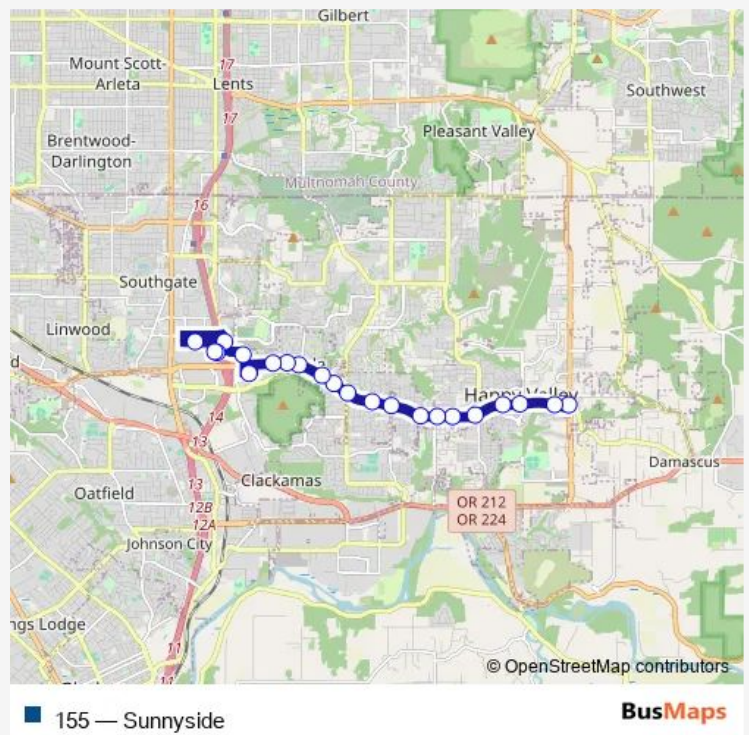

Bus 155 Sunnyside

[Go to website](#)

Direction
 SE 172nd & Sunnyside — Clackamas Town Center Transit Center

22 stops

[Open route schedule](#)

- SE 172nd & Sunnyside
- SE Sunnyside & 169th
- SE Sunnyside & 162nd
- SE Sunnyside & 157th
- SE Sunnyside & 152nd
- SE Sunnyside & Misty Dr
- SE Sunnyside & 142nd
- SE Sunnyside & 140th
- SE Sunnyside & 132nd
- SE Sunnyside & 128th
- SE Sunnyside & 122nd
- SE Sunnyside & 119th
- SE Sunnyside & 117th
- SE Sunnyside & Valley View Ter
- SE Sunnyside & Sunnybrook
- SE Sunnyside & 105th
- Kaiser Sunnyside Medical Center
- 10100 Block SE Stevens Rd
- SE Bob Schumacher & Monterey
- Clackamas Town Center Mall
- Clackamas Town Center Tc

Route schedule

SE 172nd & Sunnyside — Clackamas Town Center Transit Center

Monday	05:46-23:06
Tuesday	05:46-23:02
Wednesday	05:46-23:02
Thursday	05:46-23:02
Friday	05:46-23:02
Saturday	07:03-23:06
Sunday	07:03-23:06

Route info

Direction: SE 172nd & Sunnyside

Stops: 22

Trip Duration: 0 hour 24 min

Direction

Clackamas Town Center Transit Center — SE 172nd & Sunnyside

21 stops

[Open route schedule](#)

Tuesday 05:28-22:44

Wednesday 05:28-22:44

Thursday 05:28-22:44

Friday 05:28-22:44

Saturday 06:46-22:49

Sunday 06:46-22:49

Route info

Direction: Clackamas Town Center Transit Center