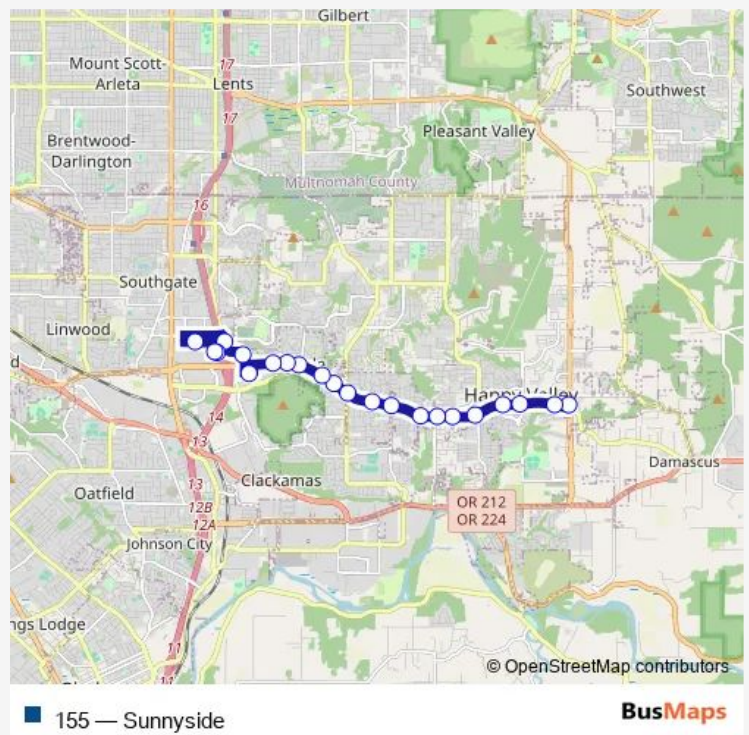

Bus 155 Sunnyside

[Go to website](#)

Direction
 SE 172nd & Sunnyside — Clackamas Town Center Transit Center

22 stops

[Open route schedule](#)

- SE 172nd & Sunnyside
- SE Sunnyside & 169th
- SE Sunnyside & 162nd
- SE Sunnyside & 157th
- SE Sunnyside & 152nd
- SE Sunnyside & Misty Dr
- SE Sunnyside & 142nd
- SE Sunnyside & 140th
- SE Sunnyside & 132nd
- SE Sunnyside & 128th
- SE Sunnyside & 122nd
- SE Sunnyside & 119th
- SE Sunnyside & 117th
- SE Sunnyside & Valley View Ter
- SE Sunnyside & Sunnybrook
- SE Sunnyside & 105th
- Kaiser Sunnyside Medical Center
- 10100 Block SE Stevens Rd
- SE Bob Schumacher & Monterey
- Clackamas Town Center Mall
- Clackamas Town Center TC

Route schedule

SE 172nd & Sunnyside — Clackamas Town Center Transit Center

Monday	05:46-23:06
Tuesday	05:46-23:02
Wednesday	05:46-23:06
Thursday	05:46-23:02
Friday	05:46-23:02
Saturday	07:03-23:06
Sunday	07:03-23:06

Route info

Direction: SE 172nd & Sunnyside

Stops: 22

Trip Duration: 0 hour 26 min

Direction

Clackamas Town Center Transit Center — SE 172nd & Sunnyside

21 stops

[Open route schedule](#)

Tuesday 05:28-22:44

Wednesday 05:28-22:49

Thursday 05:28-22:44

Friday 05:28-22:44

Saturday 06:46-22:49

Sunday 06:46-22:49

Route info

Direction: Clackamas Town Center Transit Center