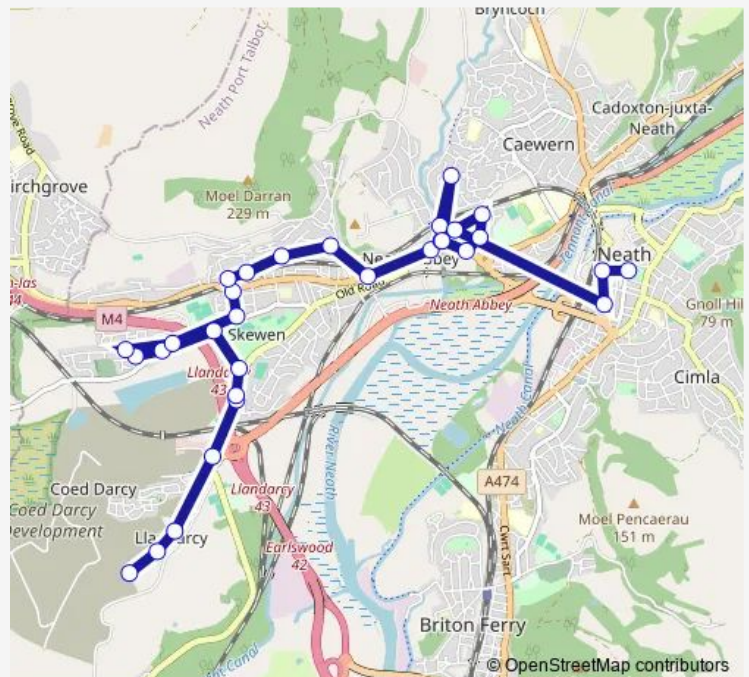

Thursday 09:15-17:15

Friday —

Saturday 09:15-17:15

Sunday —

Route info

Direction: Neath Bus Station Stand 1

Stops: 29

Trip Duration: 0 hour 32 min

Monday —

Tuesday 09:49-17:49

Wednesday —

Thursday 09:49-17:49

Friday —

Saturday 09:49-17:49

Sunday —

Route info

Direction: Llandarcy Terminus

Stops: 31

Trip Duration: 0 hour 34 min

Stratton Way

Monks Close

Friars Close

Windsor Road

The Big Cam