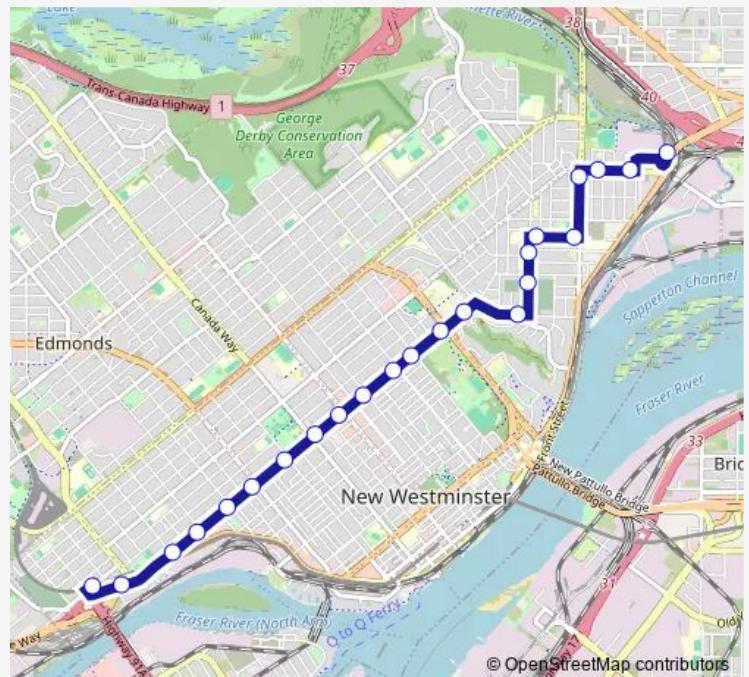

Westbound Hospital St @ E Columbia St

Westbound Hospital St @ Blair Ave

Southbound Richmond St @ Shiles St

Southbound Richmond St @ Alberta St

Westbound Cumberland St @ Glenbrook Dr

Westbound E 6th Ave @ Glenbrook Dr

### Route schedule

Braid Station @ Bay 6 — 22nd Street Station @ Unloading Only

Monday 05:10-00:04<sup>+1</sup>

Tuesday 05:10-00:04<sup>+1</sup>

Wednesday 05:10-00:04<sup>+1</sup>

Thursday 05:10-00:04<sup>+1</sup>

### Route info

Direction: Braid Station @ Bay 6

Stops: 23

Trip Duration: 0 hour 27 min

155 — Braid Station/22nd Street Station

Westbound Marine Way @ 20 St

22nd Street Station @ Unloading Only

**Direction**

22nd Street Station @ Bay 8 — Braid Station @ Bay 6

24 stops

[Open route schedule](#)

22nd Street Station @ Bay 8

Eastbound 6th Ave @ 18 St

Eastbound 6th Ave @ 16 St

Eastbound 6th Ave @ 14 St

Eastbound 6th Ave @ 12 St