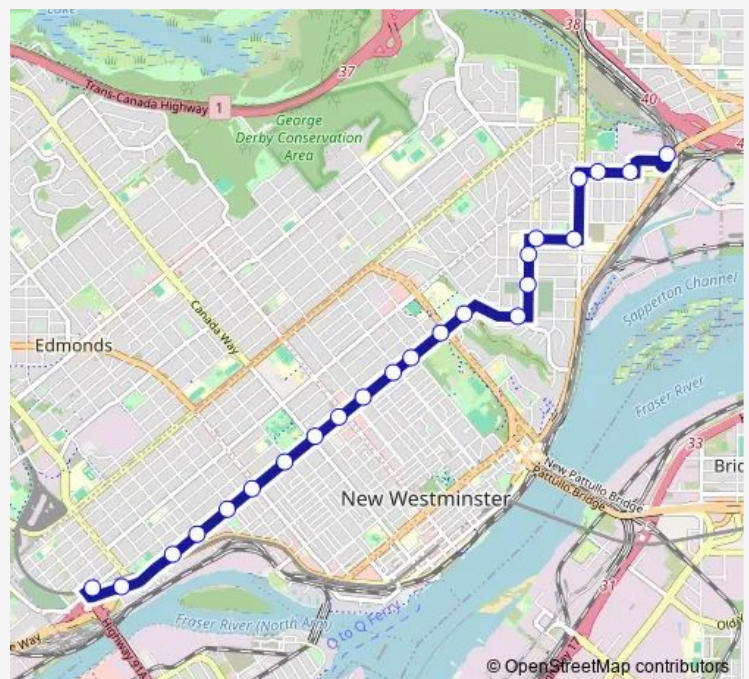

Westbound Braid St @ Fader St

Southbound E Columbia St @ Braid St

Westbound Hospital St @ E Columbia St

Westbound Hospital St @ Blair Ave

Southbound Richmond St @ Shiles St

Southbound Richmond St @ Alberta St

Monday 05:10-00:04⁺¹

Tuesday 05:10-00:04⁺¹

Wednesday 05:10-00:04⁺¹

Thursday 05:10-00:04⁺¹

Friday 05:10-00:04⁺¹

Saturday 05:40-00:05⁺¹

Sunday 08:05-00:05⁺¹

Route info

Direction: Braid Station @ Bay 6

Stops: 23

Trip Duration: 0 hour 21 min

155 — Braid Station/22nd Street Station

Westbound Marine Way @ 20 St

22nd Street Station @ Unloading Only

Direction

22nd Street Station @ Bay 8 — Braid Station @ Bay 6

24 stops

[Open route schedule](#)

22nd Street Station @ Bay 8

Eastbound 6th Ave @ 18 St

Eastbound 6th Ave @ 16 St

Eastbound 6th Ave @ 14 St

Eastbound 6th Ave @ 12 St

Eastbound 6th Ave @ 10 St