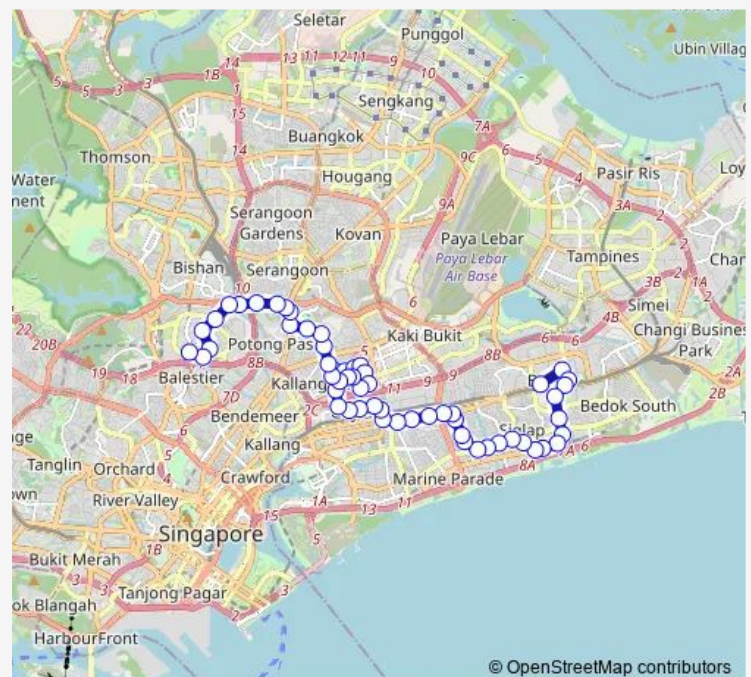

Thursday 05:40

Friday 05:40

Saturday 05:40

Sunday 05:40

Route info

Direction: Bedok Int

Stops: 57

Trip Duration: 1 hour 28 min