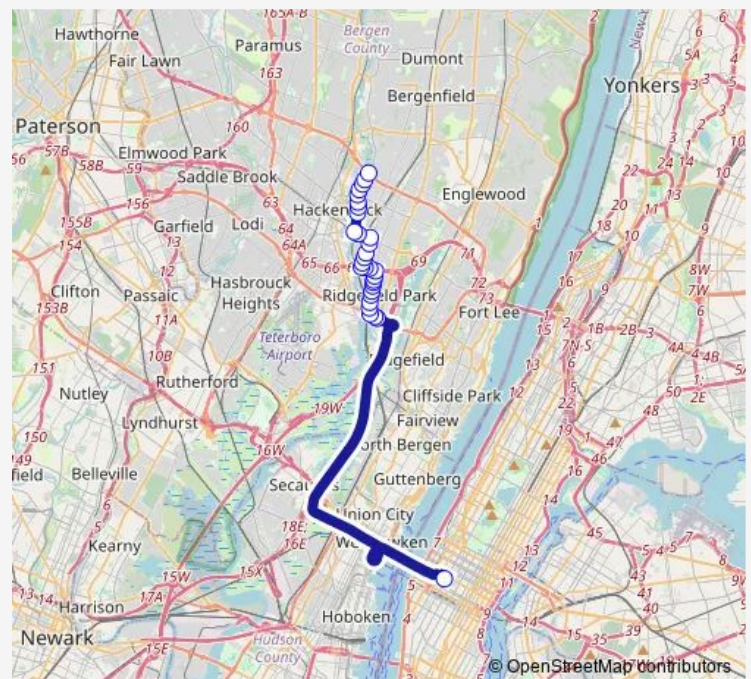

Main ST AT Grand Ave#

### Route schedule

River RD AT Cornwall Rd — PORT AUTHORITY BUS TERMINAL

Monday 06:26-07:55

Tuesday 06:26-07:55

Wednesday 06:26-07:55

Thursday 06:26-07:55

Friday 06:26-07:55

Saturday —

### Route info

Direction: River RD AT Cornwall Rd

Stops: 31

Trip Duration: 0 hour 44 min

Main ST AT Hackensack Ave#

Main ST AT Summit St#

Main ST AT Park St#

Main ST AT MT Vernon St

Main ST AT Cedar St#

Main ST AT Christie St#

RT-46 AT Ridgefield Ave

US-46 112' W of Teaneck RD #

PORT AUTHORITY DROP OFF

PORT AUTHORITY BUS TERMINAL

**Direction**

Port Authority BUS Terminal — River RD AT Cornwall Rd