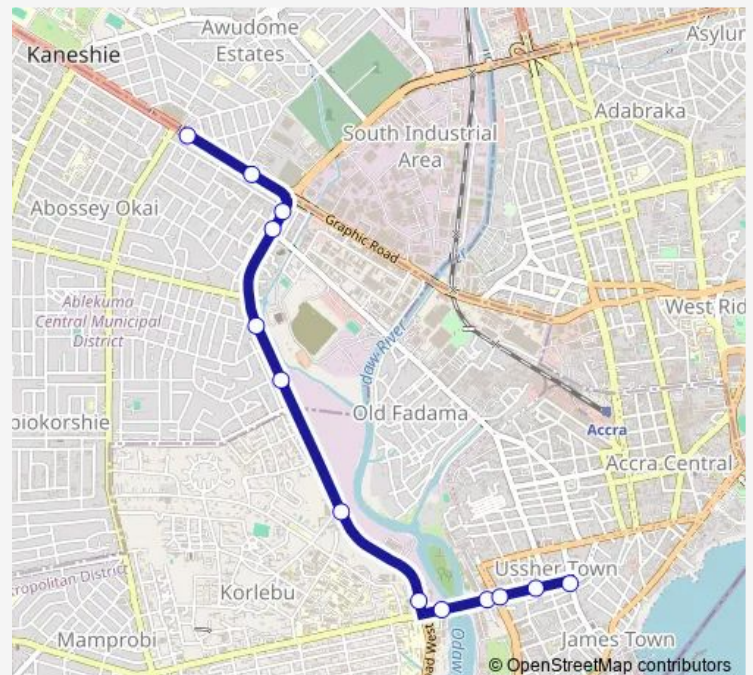

Abossey Okai

Total

Ayigbe Town

Add a name to the stop with Junglebus app

Mortuary

Junction

Boxing Arena

Utc

Thursday 06:00

Friday 06:00

Saturday 06:00

Sunday 06:00

Route info

Direction: Kaneshie Second Bridge

Stops: 13

Trip Duration: 0 hour 27 min

155 — Kaneshie ↔ Akoto Lante

Direction

Akoto Lante — Kaneshie Foot Bridge

9 stops

[Open route schedule](#)

Akoto Lante

Utc

Accra Royal