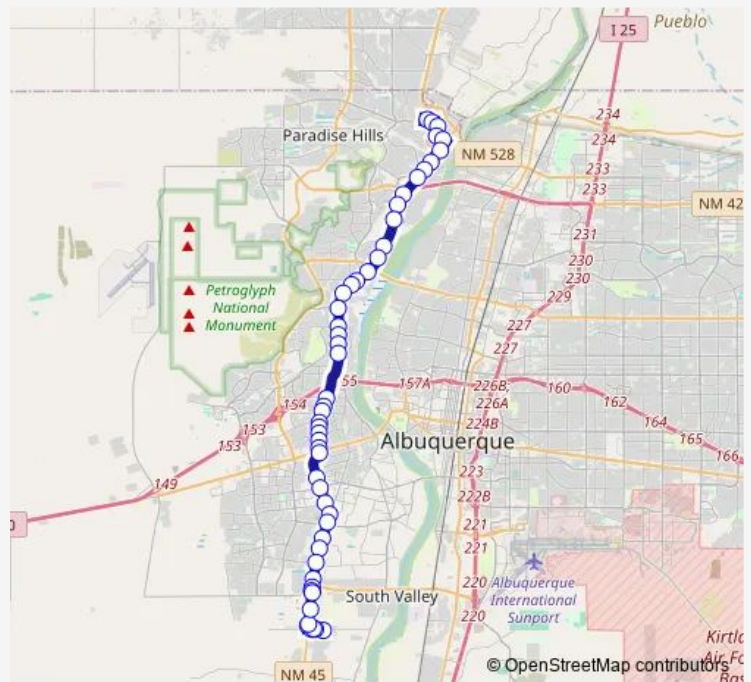

### Direction

NW Transit Center (Bay B) — Coors @ Rio Bravo

51 stops

[Open route schedule](#)

NW Transit Center (Bay B)

Ellison @ Coors Bypass

Cottonwood @ Old Airport

7 Bar @ Cottonwood Dr

### Route schedule

NW Transit Center (Bay B) — Coors @ Rio Bravo

Monday 05:45-21:35

Tuesday 05:45-21:35

Wednesday 05:45-21:35

Thursday 05:45-21:35

Friday 05:45-21:35

Saturday 07:44-21:27

### Route info

Direction: NW Transit Center (Bay B)

Stops: 51

Trip Duration: 1 hour 1 min

155 — Coors

Coors @ Sequoia

Coors @ Pheasant

Coors @ Hanover

## Route info

Direction: Gun Club @ Isleta Drain

Stops: 45

Trip Duration: 0 hour 43 min

Coors @ Tucson

Coors @ St. Josephs

Coors @ Sevilla

Coors @ Loop One