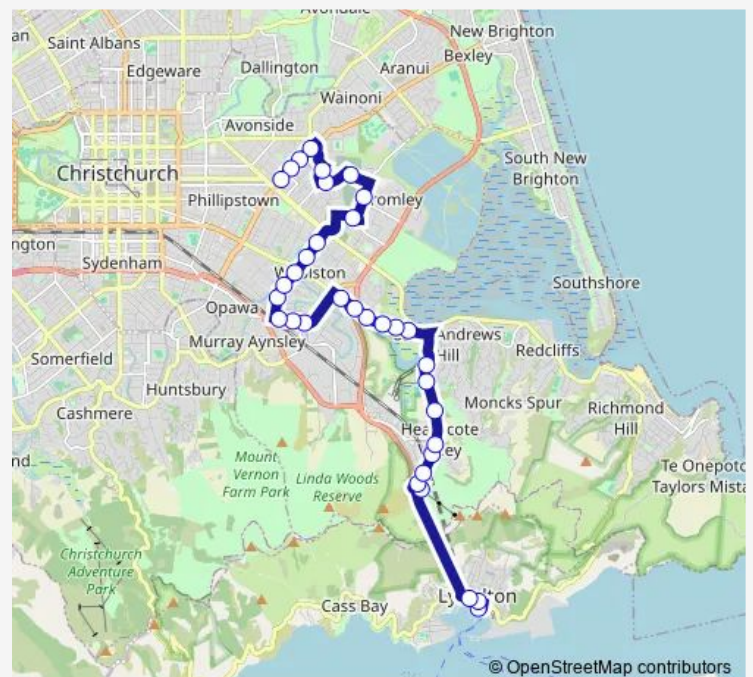

### Route schedule

Eastgate Mall (Buckleys Rd) — Lyttelton Wharf

Monday 10:30-14:30

Tuesday 10:30-14:30

Wednesday 10:30-14:30

Thursday 10:30-14:30

Friday 10:30-14:30

Saturday —

### Route info

Direction: Eastgate Mall (Buckleys Rd)

Stops: 34

Trip Duration: 0 hour 38 min

155 — Eastgate/Lyttelton

BusMaps

Ferry Rd near Waterman Pl

Ferrymead Shops

Winchester St near Coleridge Tce

Oxford Street near Winchester Street

Lyttelton Wharf

## Route info

Direction: Lyttelton Wharf

Stops: 34

Trip Duration: 0 hour 33 min

Bromley Rd near Raymond Rd

Maces Rd near Lupins Ln

Ruru Rd near Hay St

Hay St near Kuaka Cres