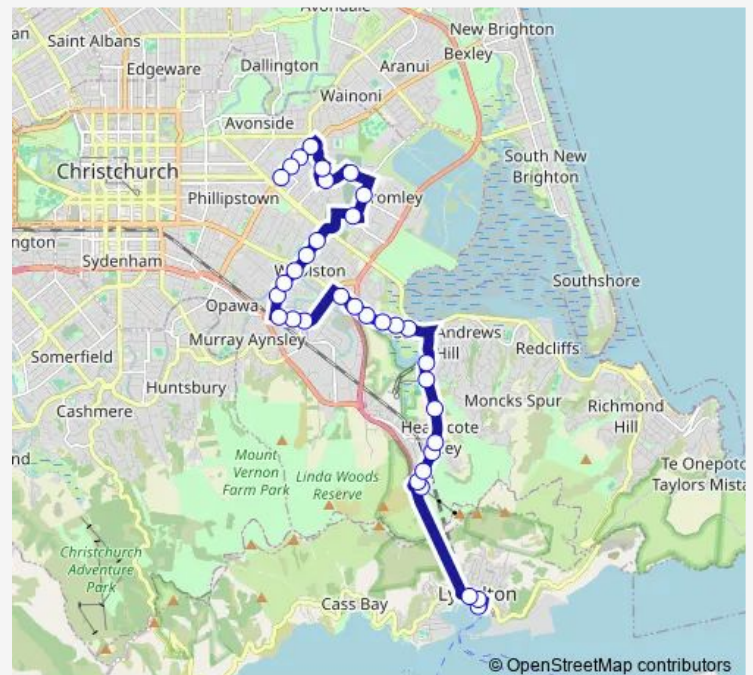

Thursday 09:30-12:45

Friday 09:30-12:45

Saturday —

Sunday —

Route info

Direction: Lyttelton Wharf

Stops: 34

Trip Duration: 0 hour 33 min

155 — Eastgate/Lyttelton

Radley St near Tavender St

Radley St near Cumnor Tce

Hargood St near Oban Pl

Hargood St near Clydesdale St

Bromley Rd near Raymond Rd

Maces Rd near Lupins Ln

Ruru Rd near Hay St

Hay St near Kuaka Cres

Mcgregors Rd near Ruru Rd

Buckleys Rd near Kerrs Rd

Buckleys Rd and Dacre St

Buckleys Rd near Pamela St

Eastgate Mall (Buckleys Rd)

Direction

Eastgate Mall (Buckleys Rd) — Lyttelton Wharf

Thursday 10:30-14:30

Friday 10:30-14:30

Saturday —

Sunday —

Route info

Direction: Eastgate Mall (Buckleys Rd)

Stops: 34

Trip Duration: 0 hour 38 min