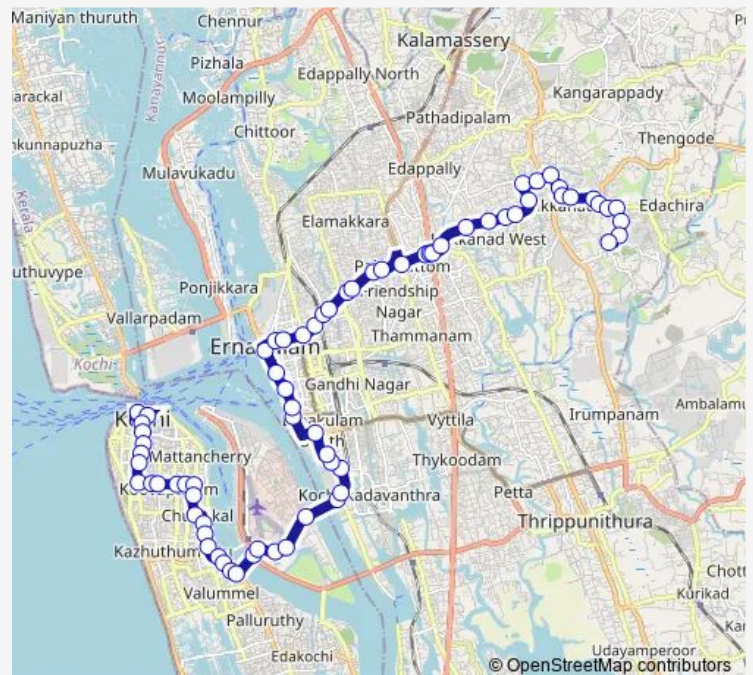

### Route schedule

Nilampathinia Mugal Junction — Fort Kochi Stand

Monday 06:00

Tuesday 06:00

Wednesday 06:00

Thursday 06:00

Friday 06:00

Saturday 06:00

### Route info

Direction: Nilampathinia Mugal Junction

Stops: 69

Trip Duration: 1 hour 21 min

Fort Kochi ↔ Nilampathijamukal

Kaloor Stadium

Deshabhimani

Mathrubhoomi