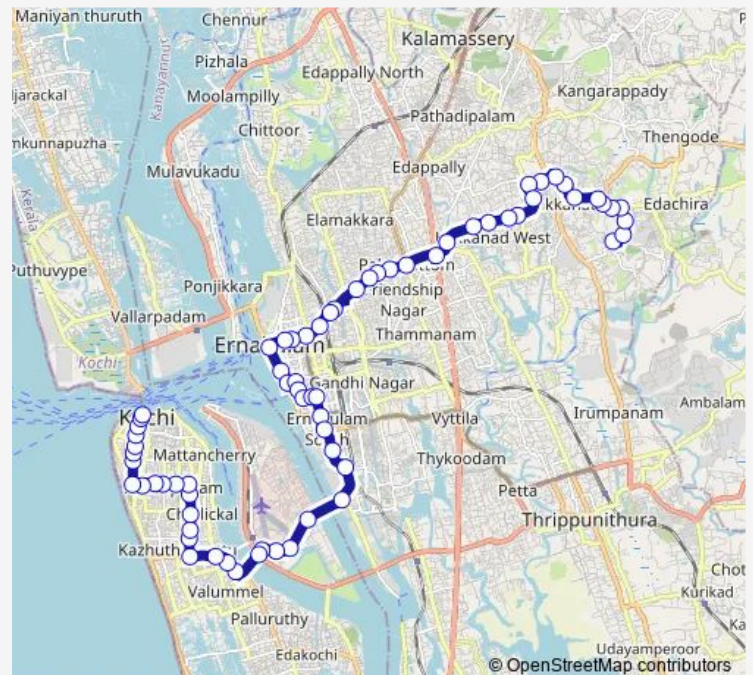

Thursday 06:00

Friday 06:00

Saturday 06:00

Sunday 06:00

Route info

Direction: Fort Kochi Stand

Stops: 72

Trip Duration: 1 hour 20 min