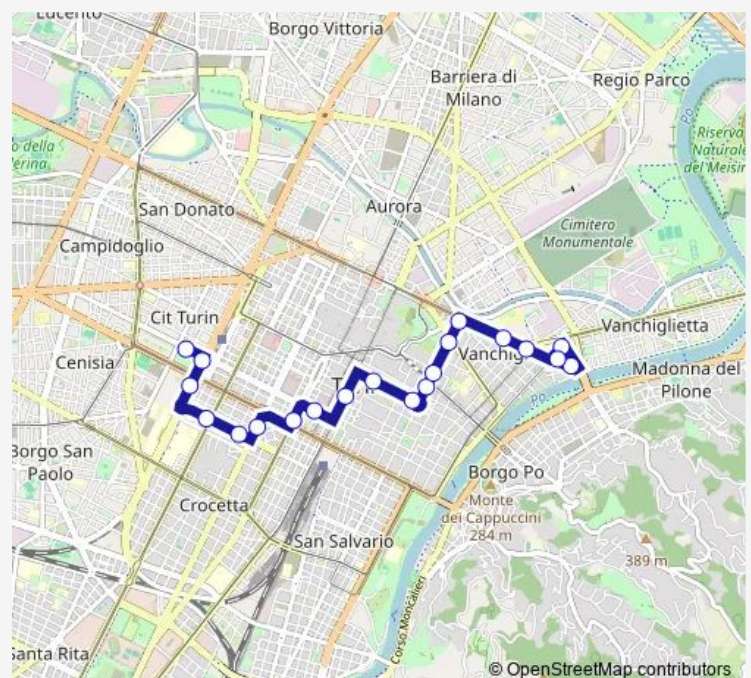

### Route schedule

Fermata 4001 - Cavalli Cap — Fermata 4104 - Ospedale Gradenigo Cap

Monday 06:55-19:37

Tuesday 06:55-19:30

Wednesday 06:55-19:30

Thursday 06:55-19:30

Friday 06:55-19:30

Saturday 14:22-19:37

### Route info

Direction: Fermata 4001 - Cavalli Cap

Stops: 20

Trip Duration: 0 hour 35 min

Star 1 — ospedale Gradenigo - via Cavalli