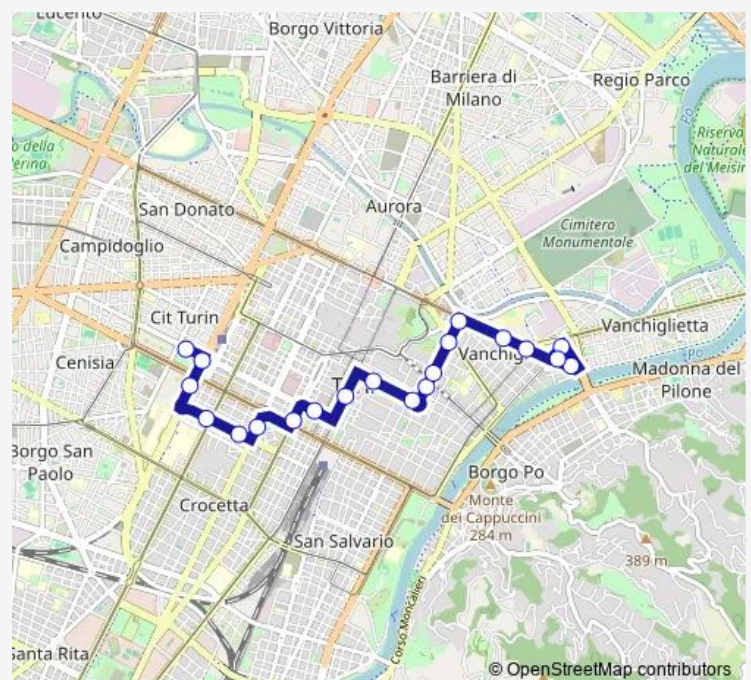

### Route schedule

Fermata 4001 - Cavalli Cap — Fermata 4104 - Ospedale Gradenigo Cap

Monday 06:55-19:30

Tuesday 06:55-19:30

Wednesday 06:55-19:30

Thursday 06:55-19:30

Friday 06:55-19:30

Saturday 14:22-19:37

### Route info

Direction: Fermata 4001 - Cavalli Cap

Stops: 20

Trip Duration: 0 hour 35 min

STAR 1 — ospedale Gradenigo - via Cavalli