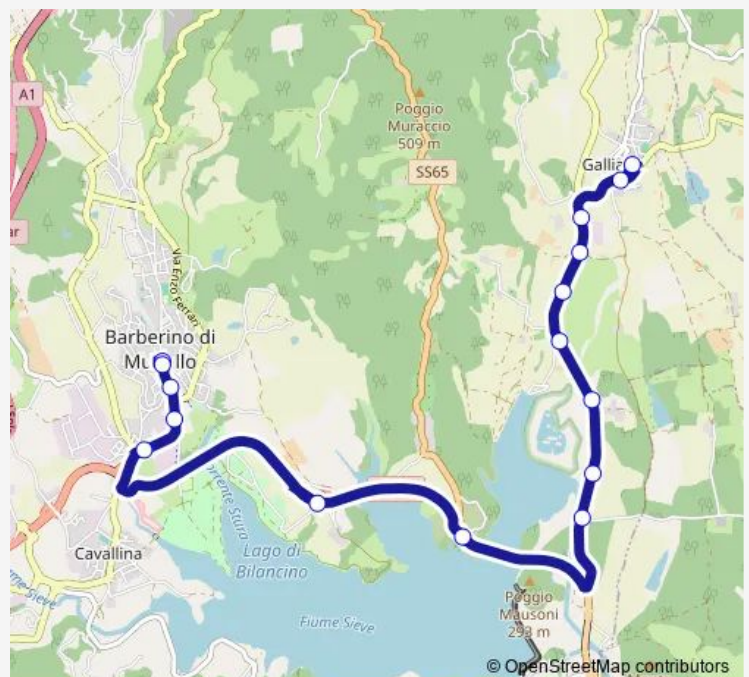

Galliano 6_V

Galliano 5_V

Campoteso

Galliano Il Monte

Galliano Allev. Il Monte

Galliano

Route schedule

Barberino Centro Cavour — Galliano

Monday 05:55-18:10

Tuesday 05:55-18:10

Wednesday 05:55-18:10

Thursday 05:55-18:10

Friday 05:55-18:10

Saturday —

Sunday —

Route info

Direction: Barberino Centro Cavour

Stops: 16

Trip Duration: 0 hour 15 min

Direction

Galliano — Barberino Via Del Lavoro 3_V

18 stops

[Open route schedule](#)

Galliano

Barberino Via Del Lavoro 3_V

Route schedule

Galliano — Barberino Via Del Lavoro 3_V

Monday

—

Tuesday

—

Wednesday