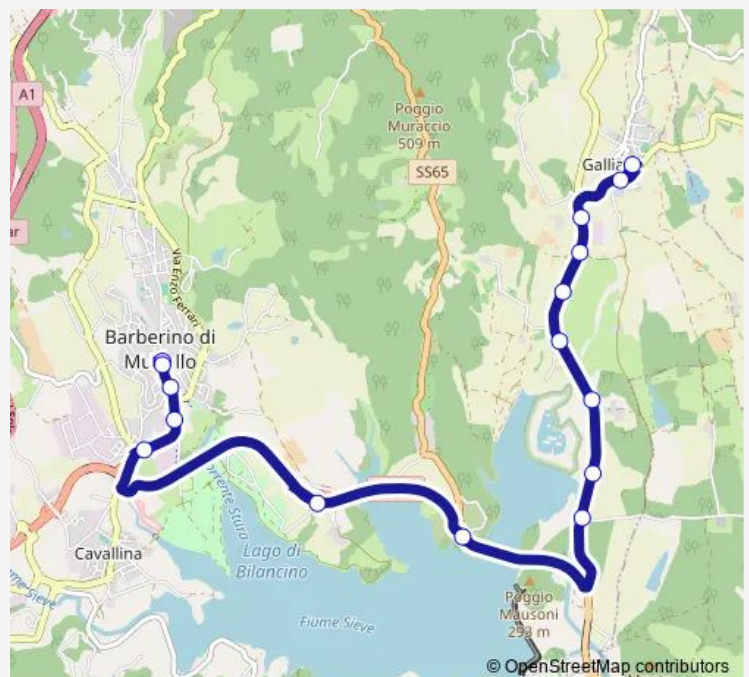

Galliano 6_V

Galliano 5_V

Campoteso

Galliano Il Monte

Galliano Allev. Il Monte

Galliano

Route schedule

Barberino Centro Cavour — Galliano

Monday 05:55-18:10

Tuesday 05:55-18:10

Wednesday 05:55-18:10

Thursday 05:55-18:10

Friday 05:55-18:10

Saturday —

Sunday —

Route info

Direction: Barberino Centro Cavour

Stops: 16

Trip Duration: 0 hour 15 min

Direction

Galliano — Barberino Via Del Lavoro 3_V

18 stops

[Open route schedule](#)

Galliano

Barberino Via Del Lavoro 3_V

Route schedule

Galliano — Barberino Via Del Lavoro 3_V

Monday —

Tuesday —

Wednesday —

Thursday —

Friday —