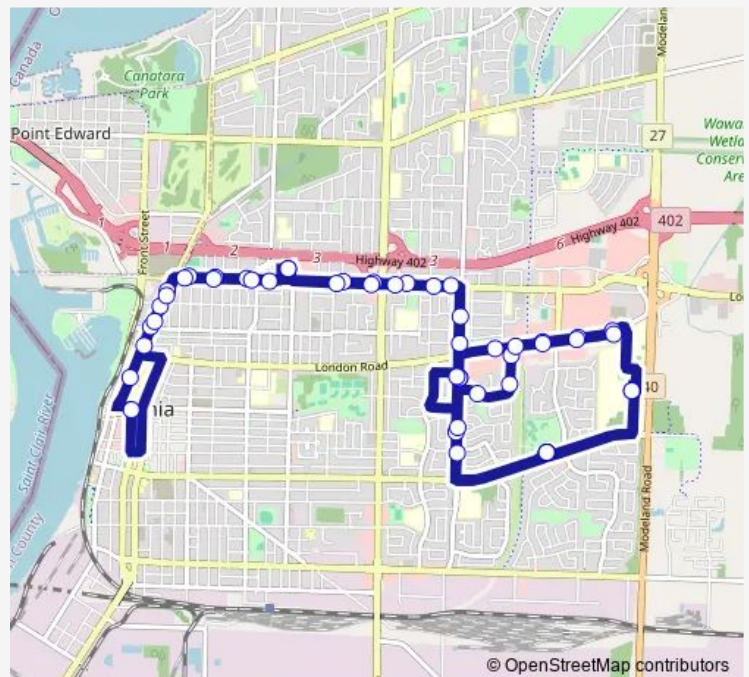

### Direction

Clearwater Terminal — Clearwater Terminal

51 stops

[Open route schedule](#)

- Clearwater Terminal
- Loblaws Super Store
- Ryan Street
- Willa Drive
- Netherlands Place
- Vroom Avenue
- Indian Road
- Trillium Park Apartments
- Northgate Terminal
- Brentwood Apartments
- Cotterbury Street
- Norm Perry Park
- Police Headquarters
- Nelson Street
- Maxwell Street
- Derby Lane
- Bayside Terminal
- Durand Street
- Keelans Plaza
- Royal Lepage Realty
- Parker Street

### Route info

Direction: Clearwater Terminal

Stops: 51

Trip Duration: 1 hour 20 min

■ 9 Exmouth

Cotterbury Street

Capel Street

West Lambton Health