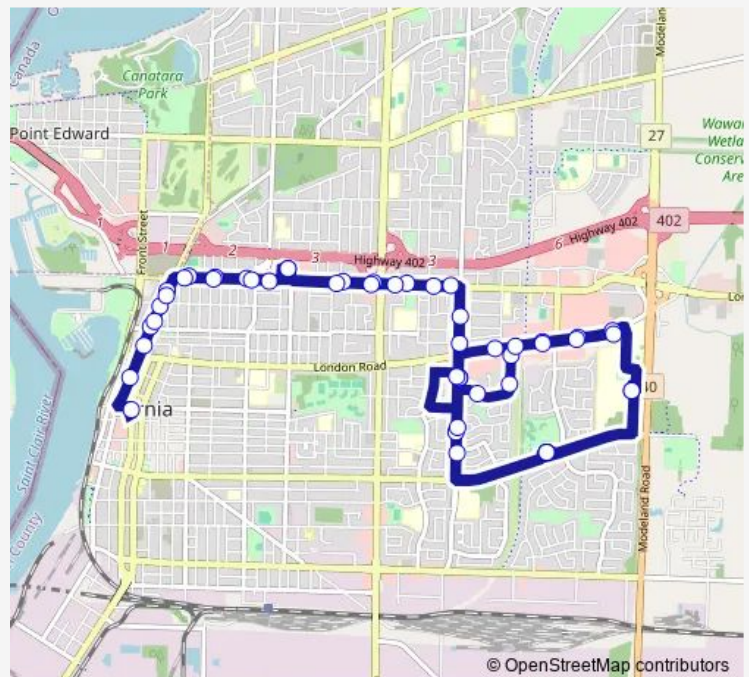

Direction

Clearwater Terminal — Clearwater Terminal

51 stops

[Open route schedule](#)

- Clearwater Terminal
- Loblaws Super Store
- Ryan Street
- Willa Drive
- Netherlands Place
- Vroom Avenue
- Indian Road
- Trillium Park Apartments
- Northgate Terminal
- Brentwood Apartments
- Cotterbury Street
- Norm Perry Park
- Police Headquarters
- Nelson Street
- Maxwell Street
- Derby Lane
- Bayside Terminal
- Durand Street
- Keelans Plaza
- Royal Lepage Realty
- Parker Street

Route schedule

Clearwater Terminal — Clearwater Terminal

Monday	06:50-17:30
Tuesday	06:50-17:30
Wednesday	06:50-17:30
Thursday	06:50-17:30
Friday	06:50-17:30
Saturday	—
Sunday	—

Route info

Direction: Clearwater Terminal

Stops: 51

Trip Duration: 1 hour 20 min

Cotterbury Street

Capel Street

West Lambton Health

Northgate Terminal

Copland Avenue

No Frills