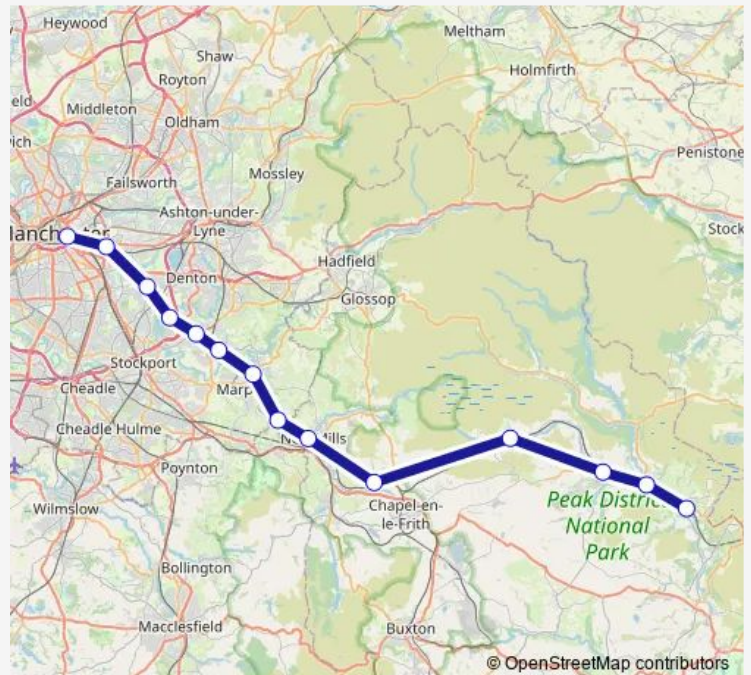

Rail Nt:Hsg->Man NT train service from HSG to Man

[Go to website](#)

Direction

Hathersage — Manchester Piccadilly

14 stops

[Open route schedule](#)

Hathersage

Bamford

Hope (Derbyshire)

Edale

Chinley

New Mills Central

Strines

Marple

Romiley

Bredbury

Wednesday —

Thursday —

Friday —

Saturday 09:33-18:33

Sunday 09:32-22:36

Route info

Direction: Hathersage

Stops: 14

Trip Duration: 1 hour 0 min

■ Nt:Hsg->Man — NT train service from HSG to Man

Nt:Hsg->Man Rail time schedules and route maps are available in an offline PDF at busmaps.com. Use the busmaps.com website to see live bus times, train schedule or subway schedule, and step-by-step directions for all public transit in Stockport