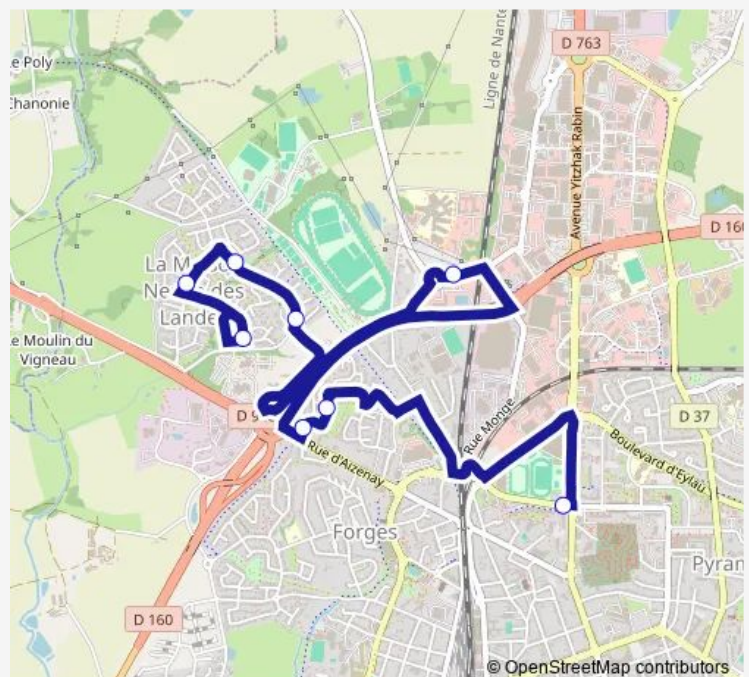

Bus Bleu Circuit bleu

[Go to website](#)

Direction

Jean Yole — Maison Neuve des Landes

8 stops

[Open route schedule](#)

Jean Yole

Numa Soubeyran

Monday 16:30

Tuesday 16:30

Wednesday 12:00

Thursday 16:30

Friday 16:30

Saturday —

Sunday —

Route info

Direction: Jean Yole

Stops: 8

Trip Duration: 0 hour 28 min

Bleu — Circuit bleu

BusMaps

Direction

St Francois d'Assise — Jean Yole

8 stops

[Open route schedule](#)

St Francois d'Assise

Frison Roche

Maison Neuve des Landes

Tabarly Terres Noires

Alain Bombard

Mon Repos

Numa Soubeyran