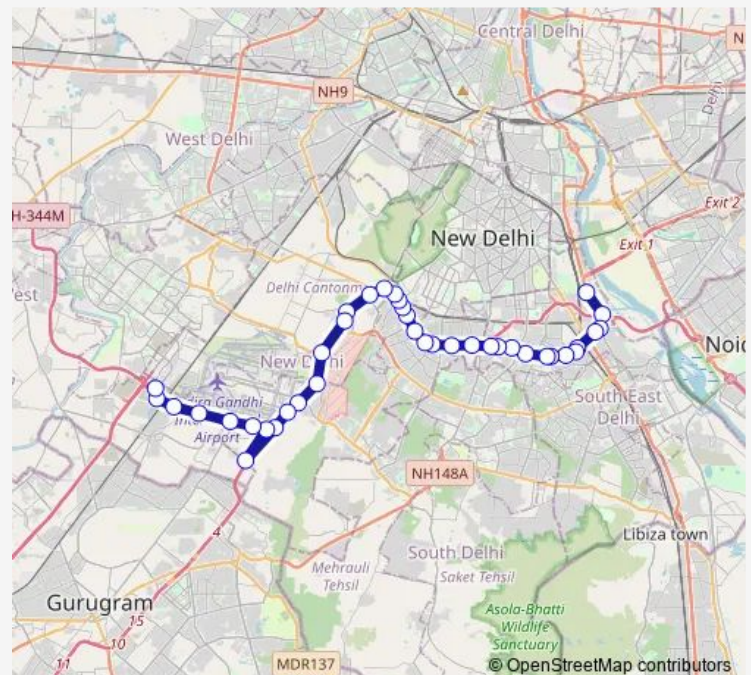

### Route schedule

Isbt Sarai Kale Khan — Dwarka Sec-21 Metro Station

Monday 10:02-20:20

Tuesday 10:02-20:20

Wednesday 10:02-20:20

Thursday 10:02-20:20

Friday 10:02-20:20

Saturday 10:02-20:20

### Route info

Direction: Isbt Sarai Kale Khan

Stops: 39

Trip Duration: 2 hour 5 min

Dw4up

BusMaps

Arsd College (Dhaura Kuan)

Dhaura Kuan

## Route info

Direction: Isbt Sarai Kale Khan

Stops: 39

Trip Duration: 2 hour 5 min

APS Colony/ Jharera Gaon

Shankar Vihar/ National Highway 8

Mahipal Pur Extension

Mahipal Pur Crossing