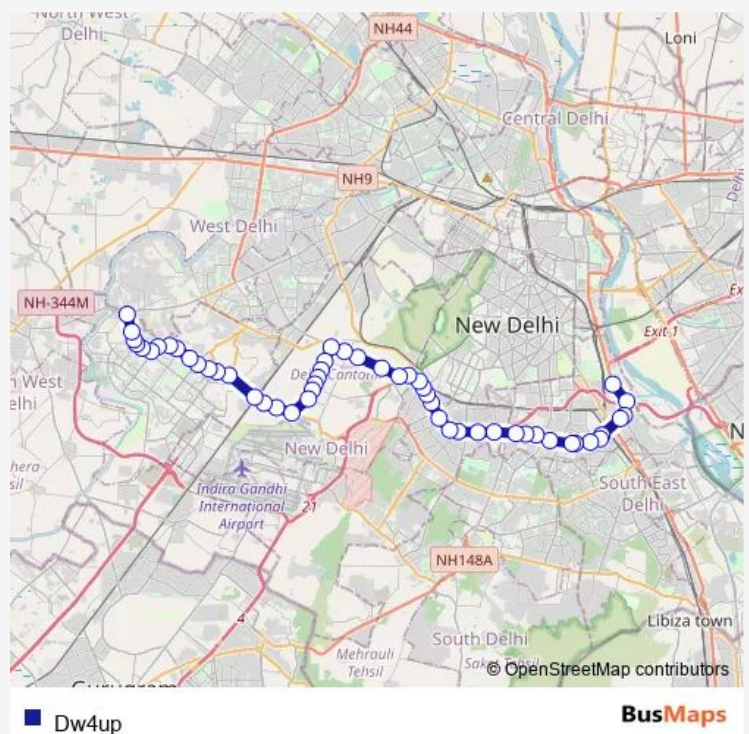

Bus Dw4up

[Go to website](#)

Direction

Isbt Sarai Kale Khan — Dwarka More Metro Station (Terminal)

52 stops

[Open route schedule](#)

Isbt Sarai Kale Khan

Bala Sahib Gurudwara

South Moti Bagh (Ring Road)

Moti Bagh Gurudawara Nanakpura

Satya Niketan

Route schedule

Isbt Sarai Kale Khan — Dwarka More Metro Station (Terminal)

Monday 06:47-10:41

Tuesday 06:47-10:41

Wednesday 06:47-10:41

Thursday 06:47-10:41

Friday 06:47-10:41

Saturday 06:47-10:41

Sunday 06:47-10:41

Route info

Direction: Isbt Sarai Kale Khan

Stops: 52

Trip Duration: 2 hour 1 min