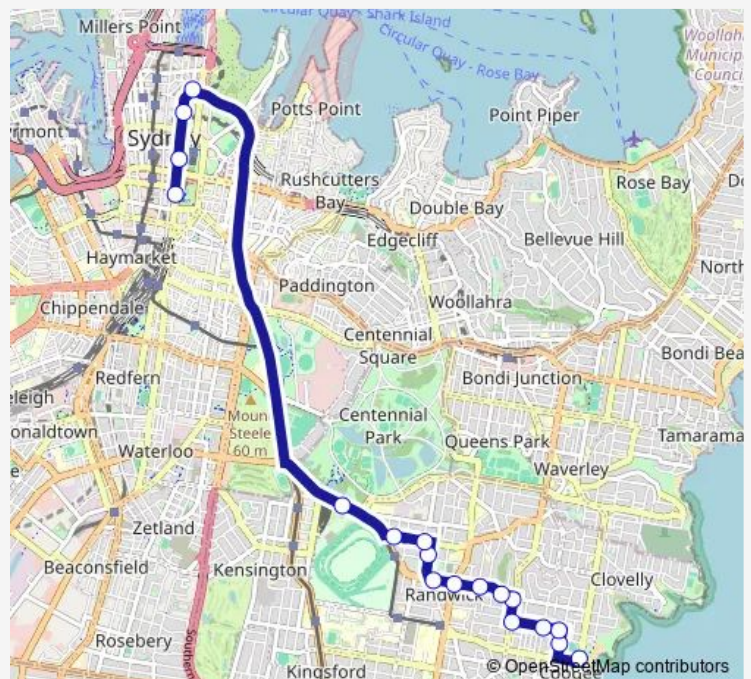

Bus 374X City Martin Place to Coogee via Bream St (Express Service)

[Go to website](#)

Direction

Martin Place Station, Castlereagh St, Stand H — Arden St At Dolphin St

15 stops

[Open route schedule](#)

Martin Place Station, Castlereagh St, Stand H

Monday 16:19-18:40

Tuesday 16:19-18:41

Wednesday 16:19-18:41

Thursday 16:19-18:41

Friday 16:19-18:41

Saturday —

Sunday —

Route info

Direction: Martin Place Station, Castlereagh St, Stand H

Stops: 15

Trip Duration: 0 hour 34 min

Direction

Arden St Opp Coogee Bay Rd — Museum Station, Elizabeth St, Stand C

18 stops

[Open route schedule](#)

Thursday 06:13-08:59

Friday 06:13-08:59

Saturday —

Sunday —

Route info

Direction: Arden St Opp Coogee Bay Rd

Stops: 18

Trip Duration: 0 hour 31 min