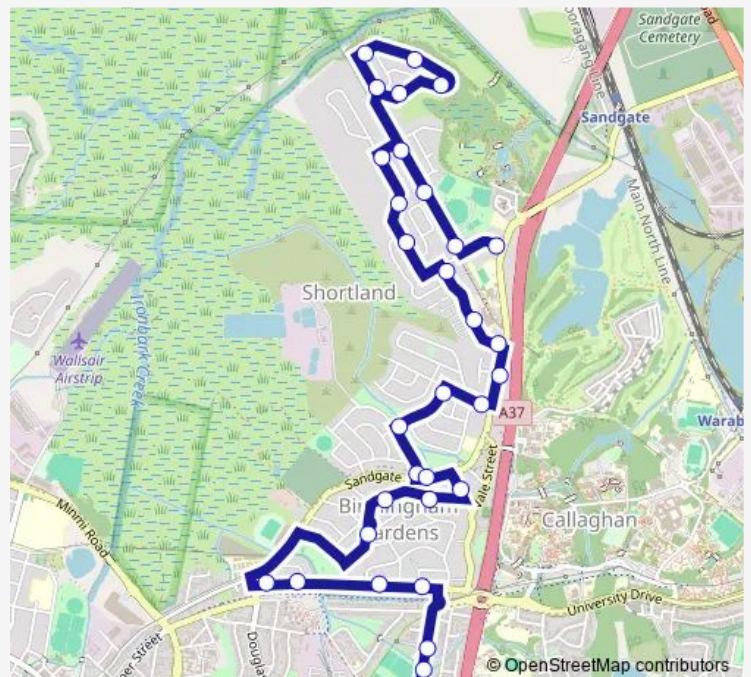

Thursday 07:42

Friday 07:42

Saturday —

Sunday —

Route info

Direction: Marton St At Sandgate Rd

Stops: 33

Trip Duration: 0 hour 18 min