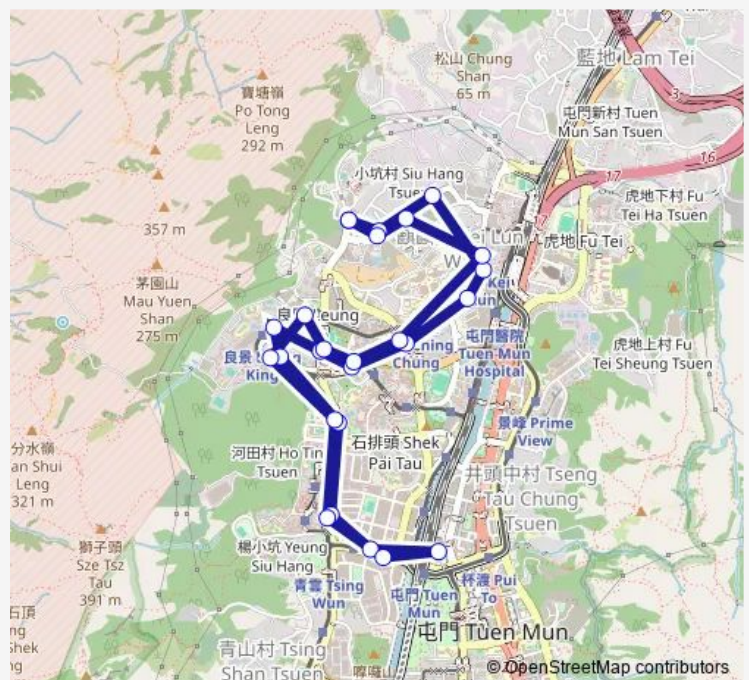

[Ctb] LR Shek PAI Stop, Ming KUM Road|[Kmb] Shek PAI Station|[Lrtfeeder] LR Shek PAI Stop|[Lwb] Shek PAI Station

Route schedule

[Ctb] WO TIN Estate|[Kmb] WO TIN Estate|[Lrtfeeder] WO TIN Estate|[Lwb] WO TIN Estate — [Ctb] WO TIN Estate|[Kmb] WO TIN Estate|[Lrtfeeder] WO TIN Estate|[Lwb] WO TIN Estate

Monday 06:00-23:00

Tuesday 06:00-23:00

Wednesday 06:00-23:00

Thursday 06:00-23:00

Friday 06:00-23:00

Saturday 06:00-23:00

Sunday 06:00-23:00

Route info

Direction: [Ctb] WO TIN Estate|[Kmb] WO TIN Estate|[Lrtfeeder] WO TIN Estate|[Lwb] WO TIN Estate

Stops: 26

Trip Duration: 0 hour 27 min

[Ctb] LR Ming KUM Stop, Ming KUM Road|[Kmb] Ming KUM Station|[Lrtfeeder] LR Ming KUM Stop|[Lwb] Ming KUM Station