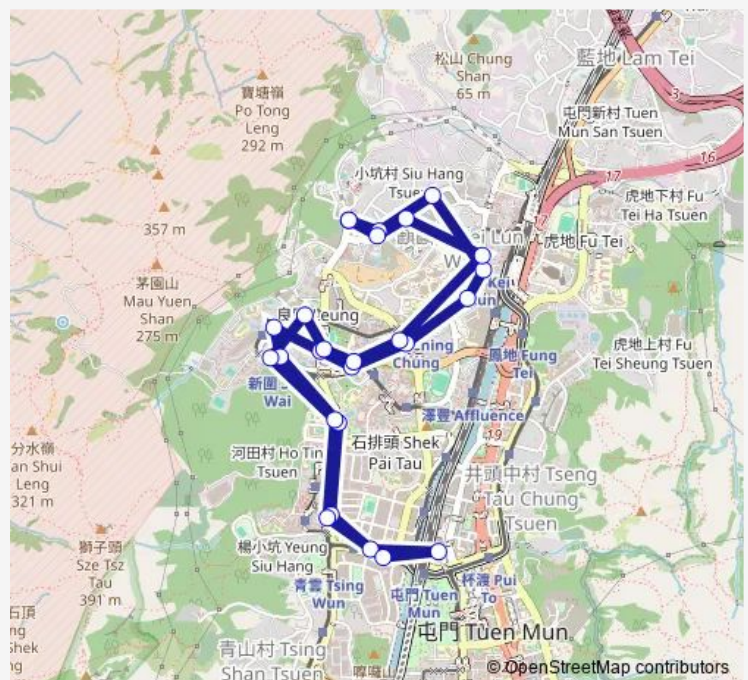

[Ctb] LR Shek PAI Stop, Ming KUM Road|[Kmb] Shek PAI Station|[Lrtfeeder] LR Shek PAI Stop|[Lwb] Shek PAI Station

Route schedule

[Ctb] WO TIN Estate|[Kmb] WO TIN Estate|[Lrtfeeder] WO TIN Estate|[Lwb] WO TIN Estate — [Ctb] WO TIN Estate|[Kmb] WO TIN Estate|[Lrtfeeder] WO TIN Estate|[Lwb] WO TIN Estate

Monday 06:00-23:00

Tuesday 06:00-23:00

Wednesday 06:00-23:00

Thursday 06:00-23:00

Friday 06:00-23:00

Saturday 06:00-23:00

Sunday 06:00-23:00

Route info

Direction: [Ctb] WO TIN Estate|[Kmb] WO TIN Estate|[Lrtfeeder] WO TIN Estate|[Lwb] WO TIN Estate

Stops: 26

Trip Duration: 0 hour 26 min

50m — WO TIN Estate - Tuen MUN Station (Circular)

BusMaps

[Ctb] LR Ming KUM Stop, Ming KUM Road|[Kmb] Ming KUM Station|[Lrtfeeder] LR Ming KUM Stop|[Lwb] Ming KUM Station