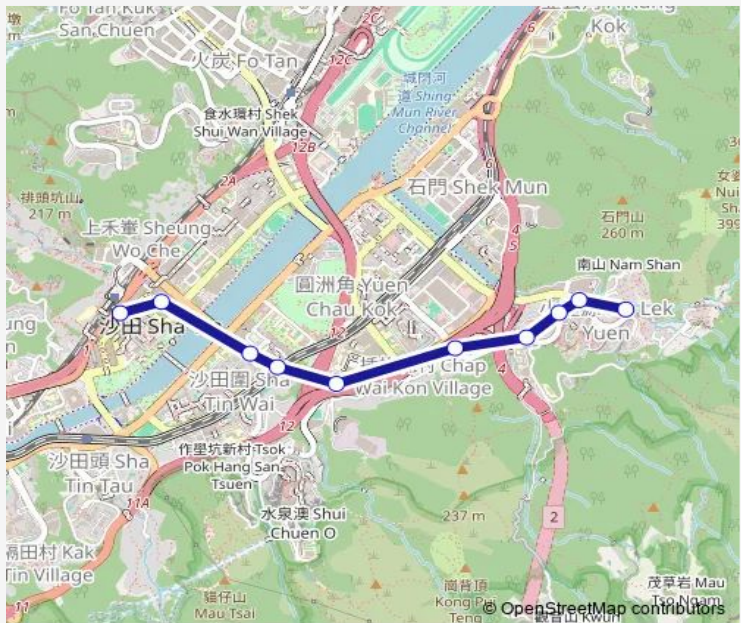

[Ctb] Ngau PEI SHA NEW Village, Ngau PEI SHA Street[[Kmb+Ctb] Ngau PEI SHA NEW Village/
Ngau PEI SHA NEW Village, Ngau PEI SHA Street[[Kmb] Ngau PEI SHA NEW Village][Lwb] Ngau PEI SHA NEW Village

[Kmb+Ctb] TO Shek/
To Shek, SHA TIN WAI Road[[Kmb] TO Shek

[Kmb] SHA TIN WAI NEW Village[[Lwb] SHA TIN WAI NEW Village

[Ctb] Greenfield Court, Shatin WAI Road[[Kmb+Ctb] Greenfield Court/
Greenfield Court, SHA TIN WAI Road[[Kmb] Greenfield Court][Lwb] Greenfield Court

[Ctb] SHA TIN Central[[Kmb+Ctb] Shatin Central BUS Terminus/
Shatin Central[[Kmb] Shatin Central BUS Terminus][Lwb] SHA TIN Central B/T

Route schedule

[Kmb+Ctb] Wong NAI TAU BUS Terminus/
Wong NAI Tau[[Kmb] Wong NAI TAU BUS Terminus][Lwb] Wong NAI TAU B/T — [Ctb] SHA TIN Central[[Kmb+Ctb] Shatin Central BUS Terminus/
Shatin Central[[Kmb] Shatin Central BUS Terminus][Lwb] SHA TIN Central B/T

Monday	06:45-18:15
Tuesday	06:45-18:15
Wednesday	06:45-18:15
Thursday	06:45-18:15
Friday	06:45-18:15
Saturday	06:45-16:30
Sunday	—

Route info

Direction: [Kmb+Ctb] Wong NAI TAU BUS Terminus/
Wong NAI Tau[[Kmb] Wong NAI TAU BUS Terminus][Lwb] Wong NAI TAU B/T

Stops: 9

Trip Duration: 0 hour 21 min